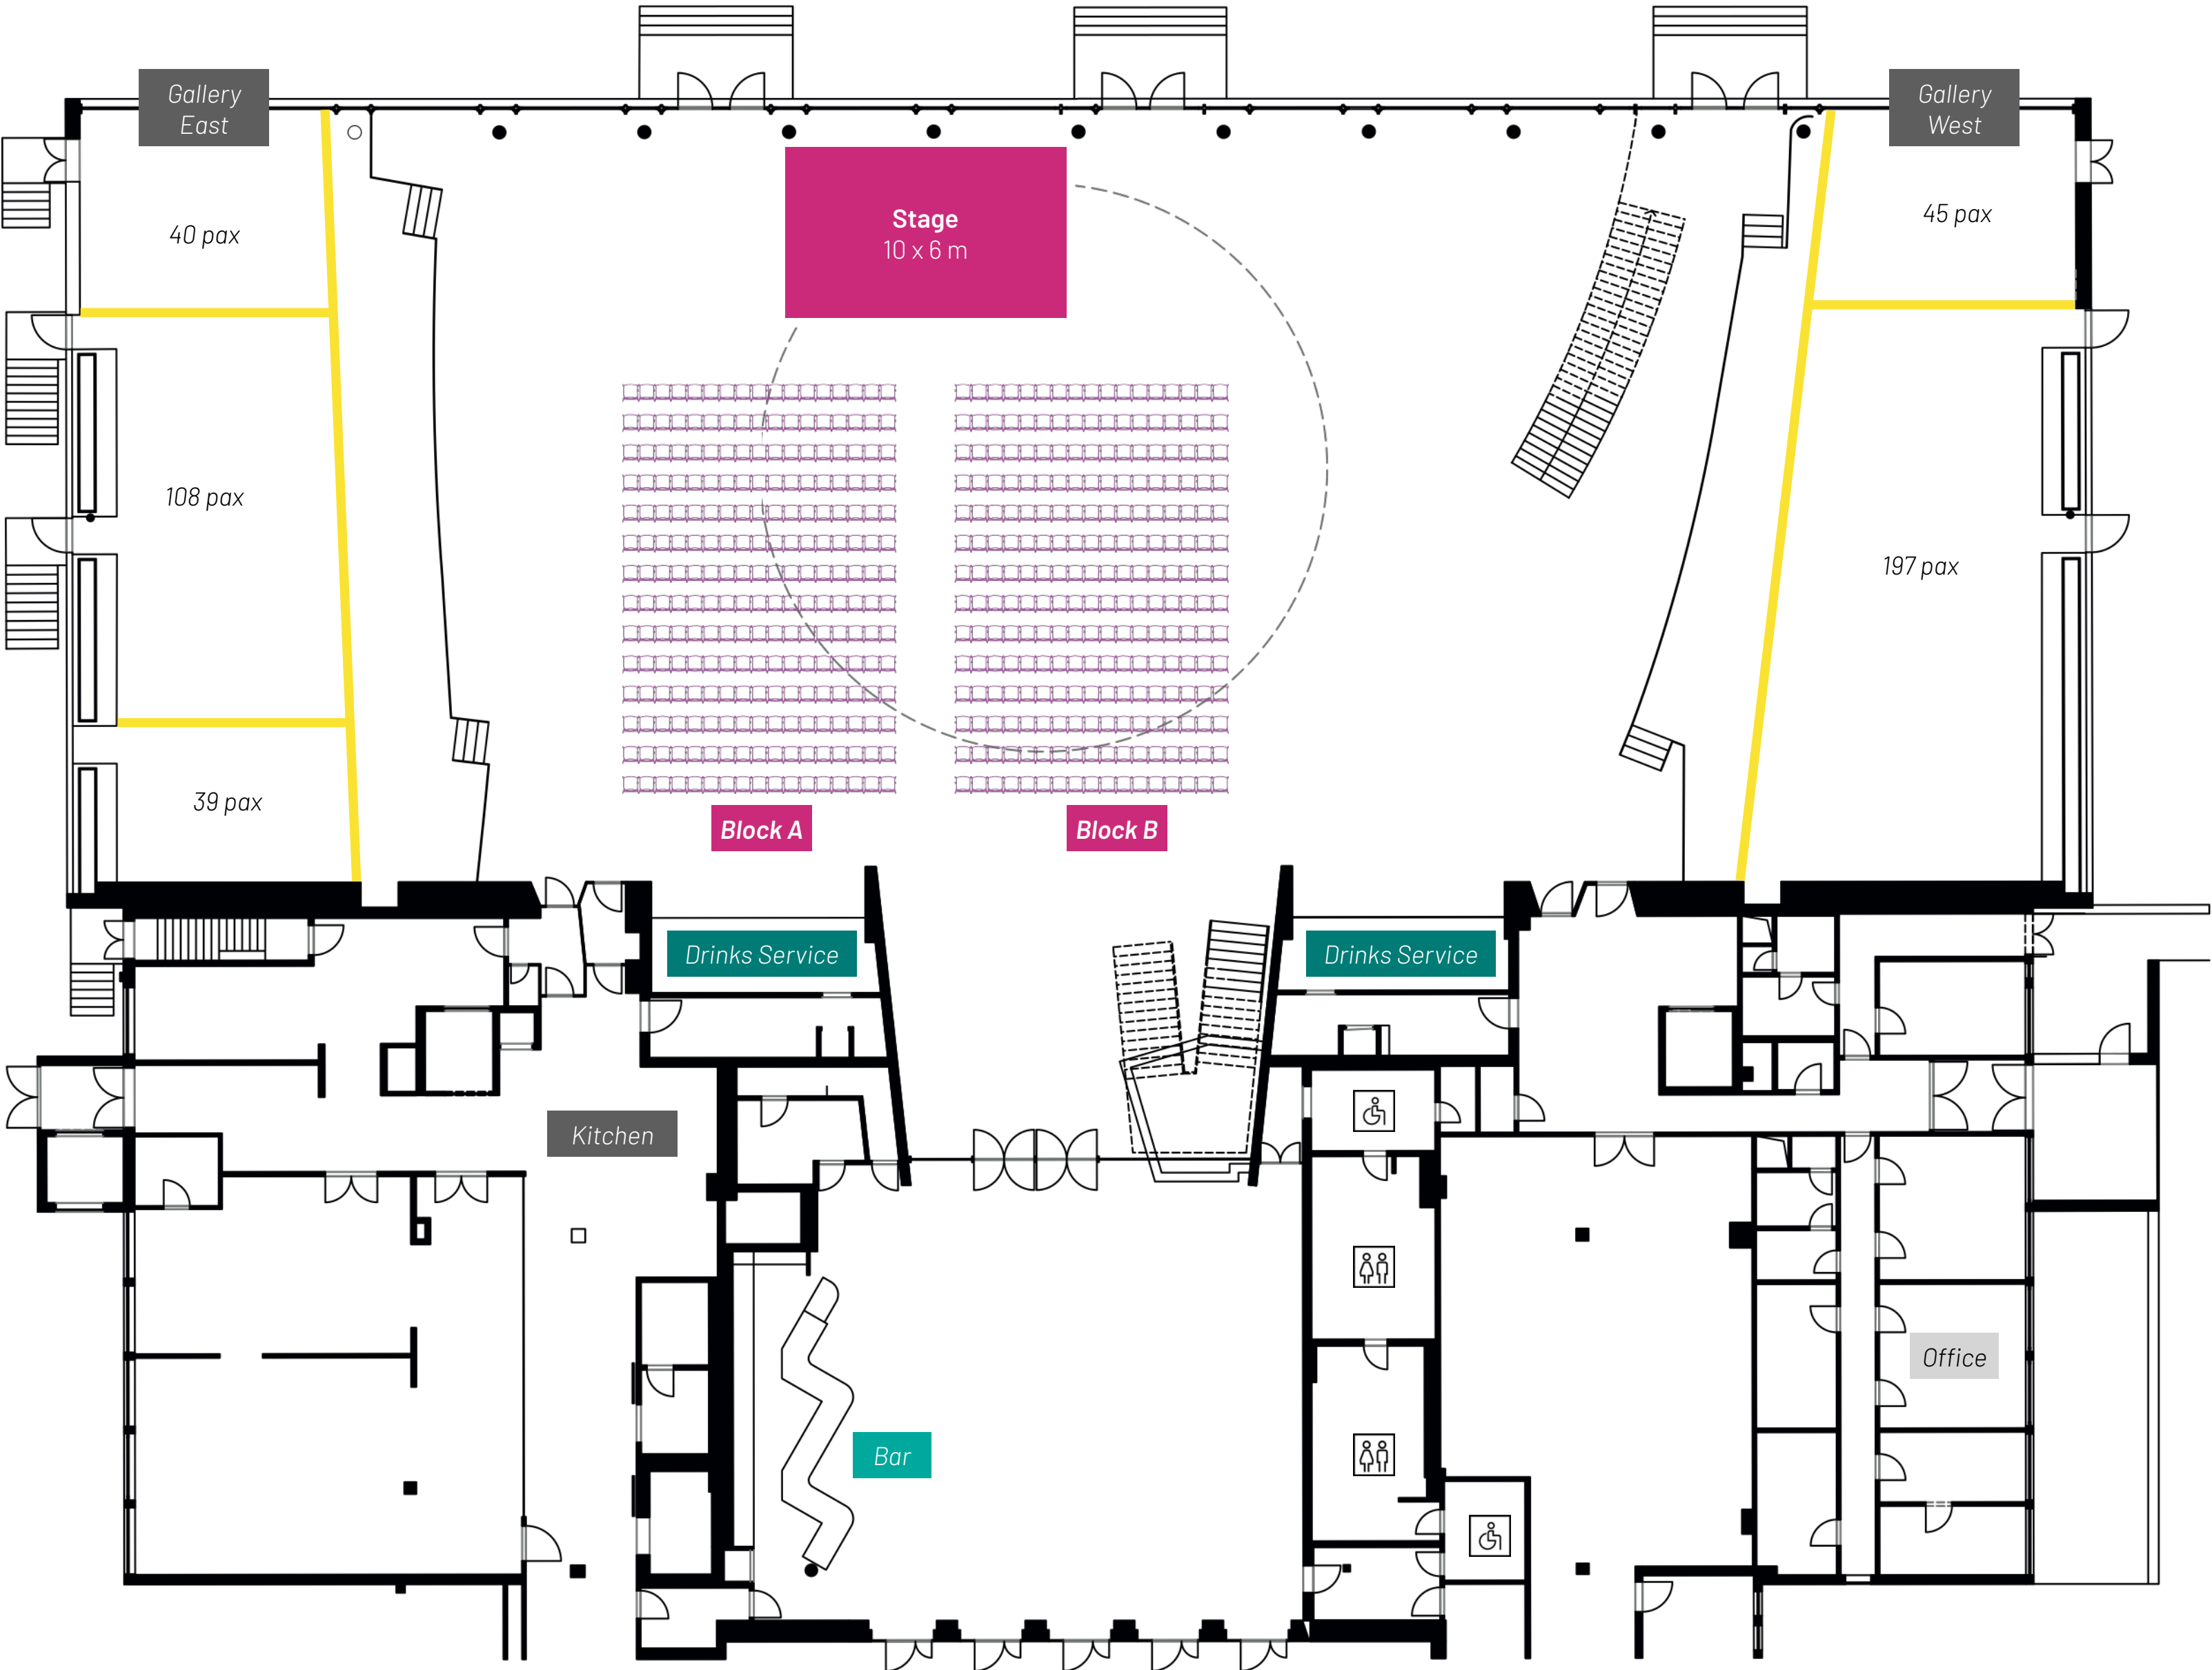

+palais.Berlin
Palais am Funkturm,
level 1, details
row seating

flexible partition walls

Row seating	
Block A	238 pax
Block B	238 pax
Total	476 pax