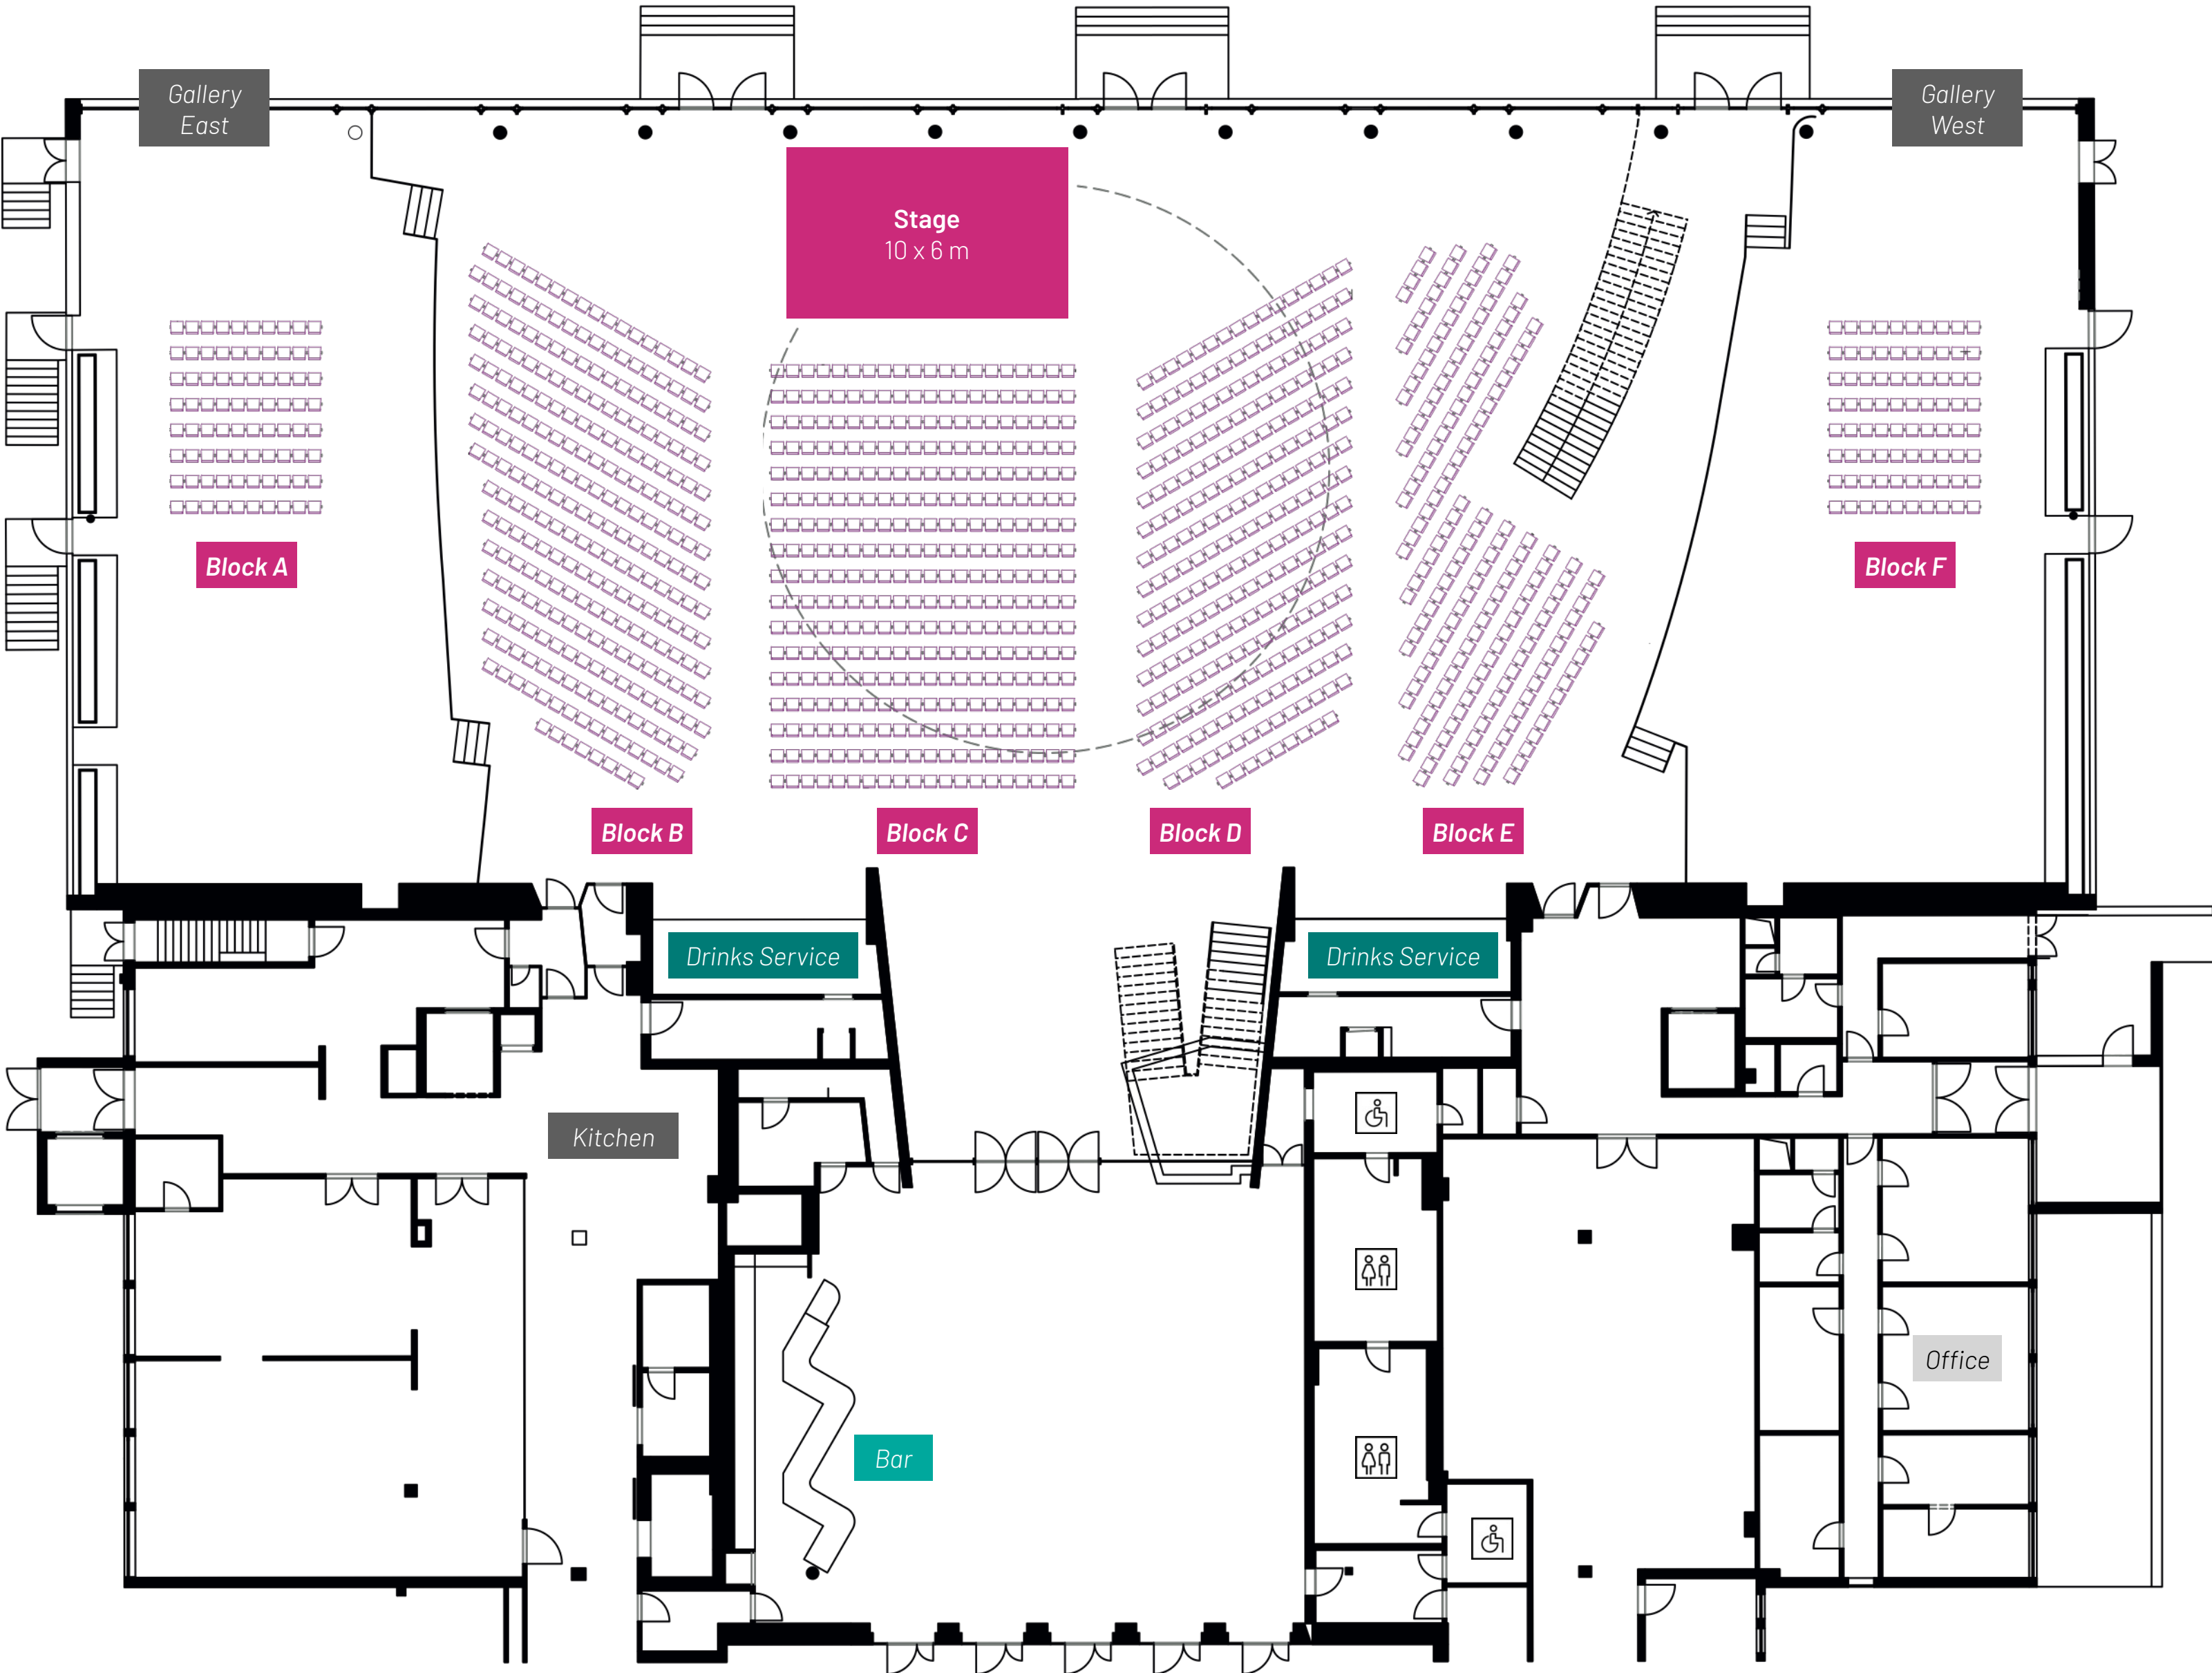

+palais.Berlin  
**Palais am Funkturm,**  
**level 1, details**  
*row seating*

Row seating	
Block A	80 pax
Block B	267 pax
Block C	340 pax
Block D	247 pax
Block E	186 pax
Block F	80 pax
<b>Total</b>	<b>1,200 pax</b>