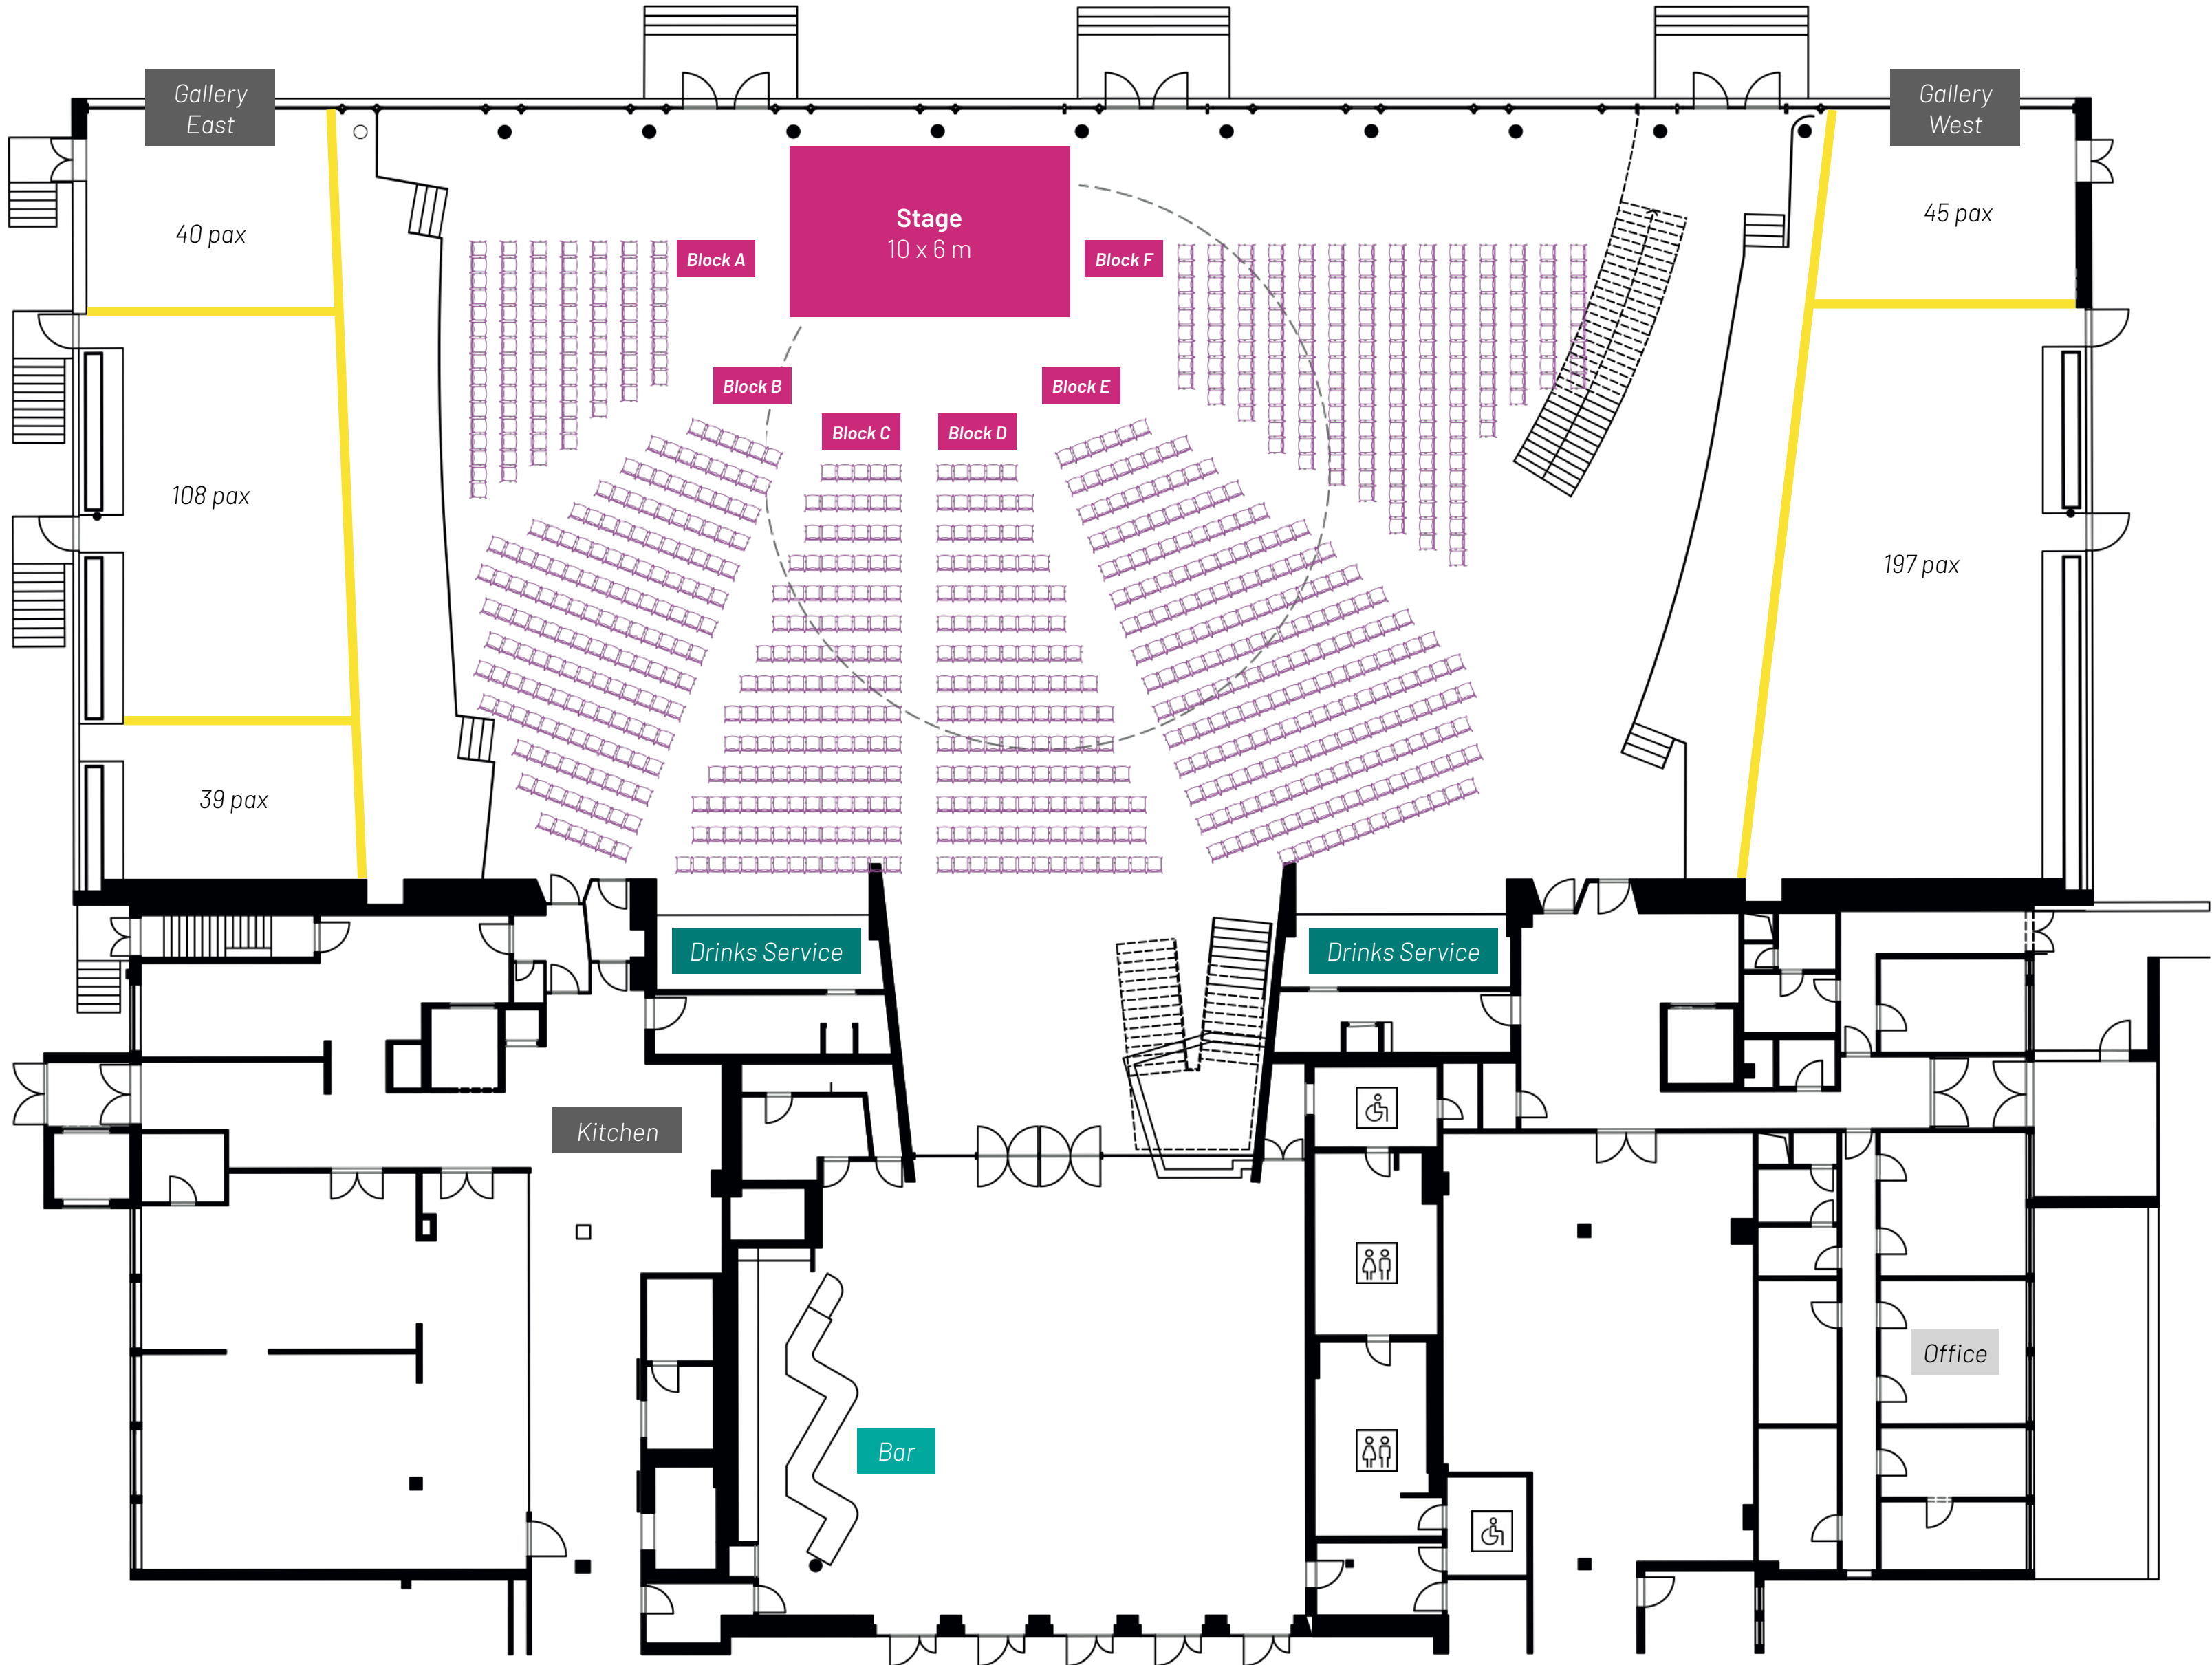

+palais.Berlin  
**Palais am Funkturm,**  
**level 1, details**  
*row seating*

flexible partition walls

Row seating	
Block A	88 pax
Block B	162 pax
Block C	133 pax
Block D	133 pax
Block E	224 pax
Block F	185 pax
<b>Total</b>	<b>925 pax</b>