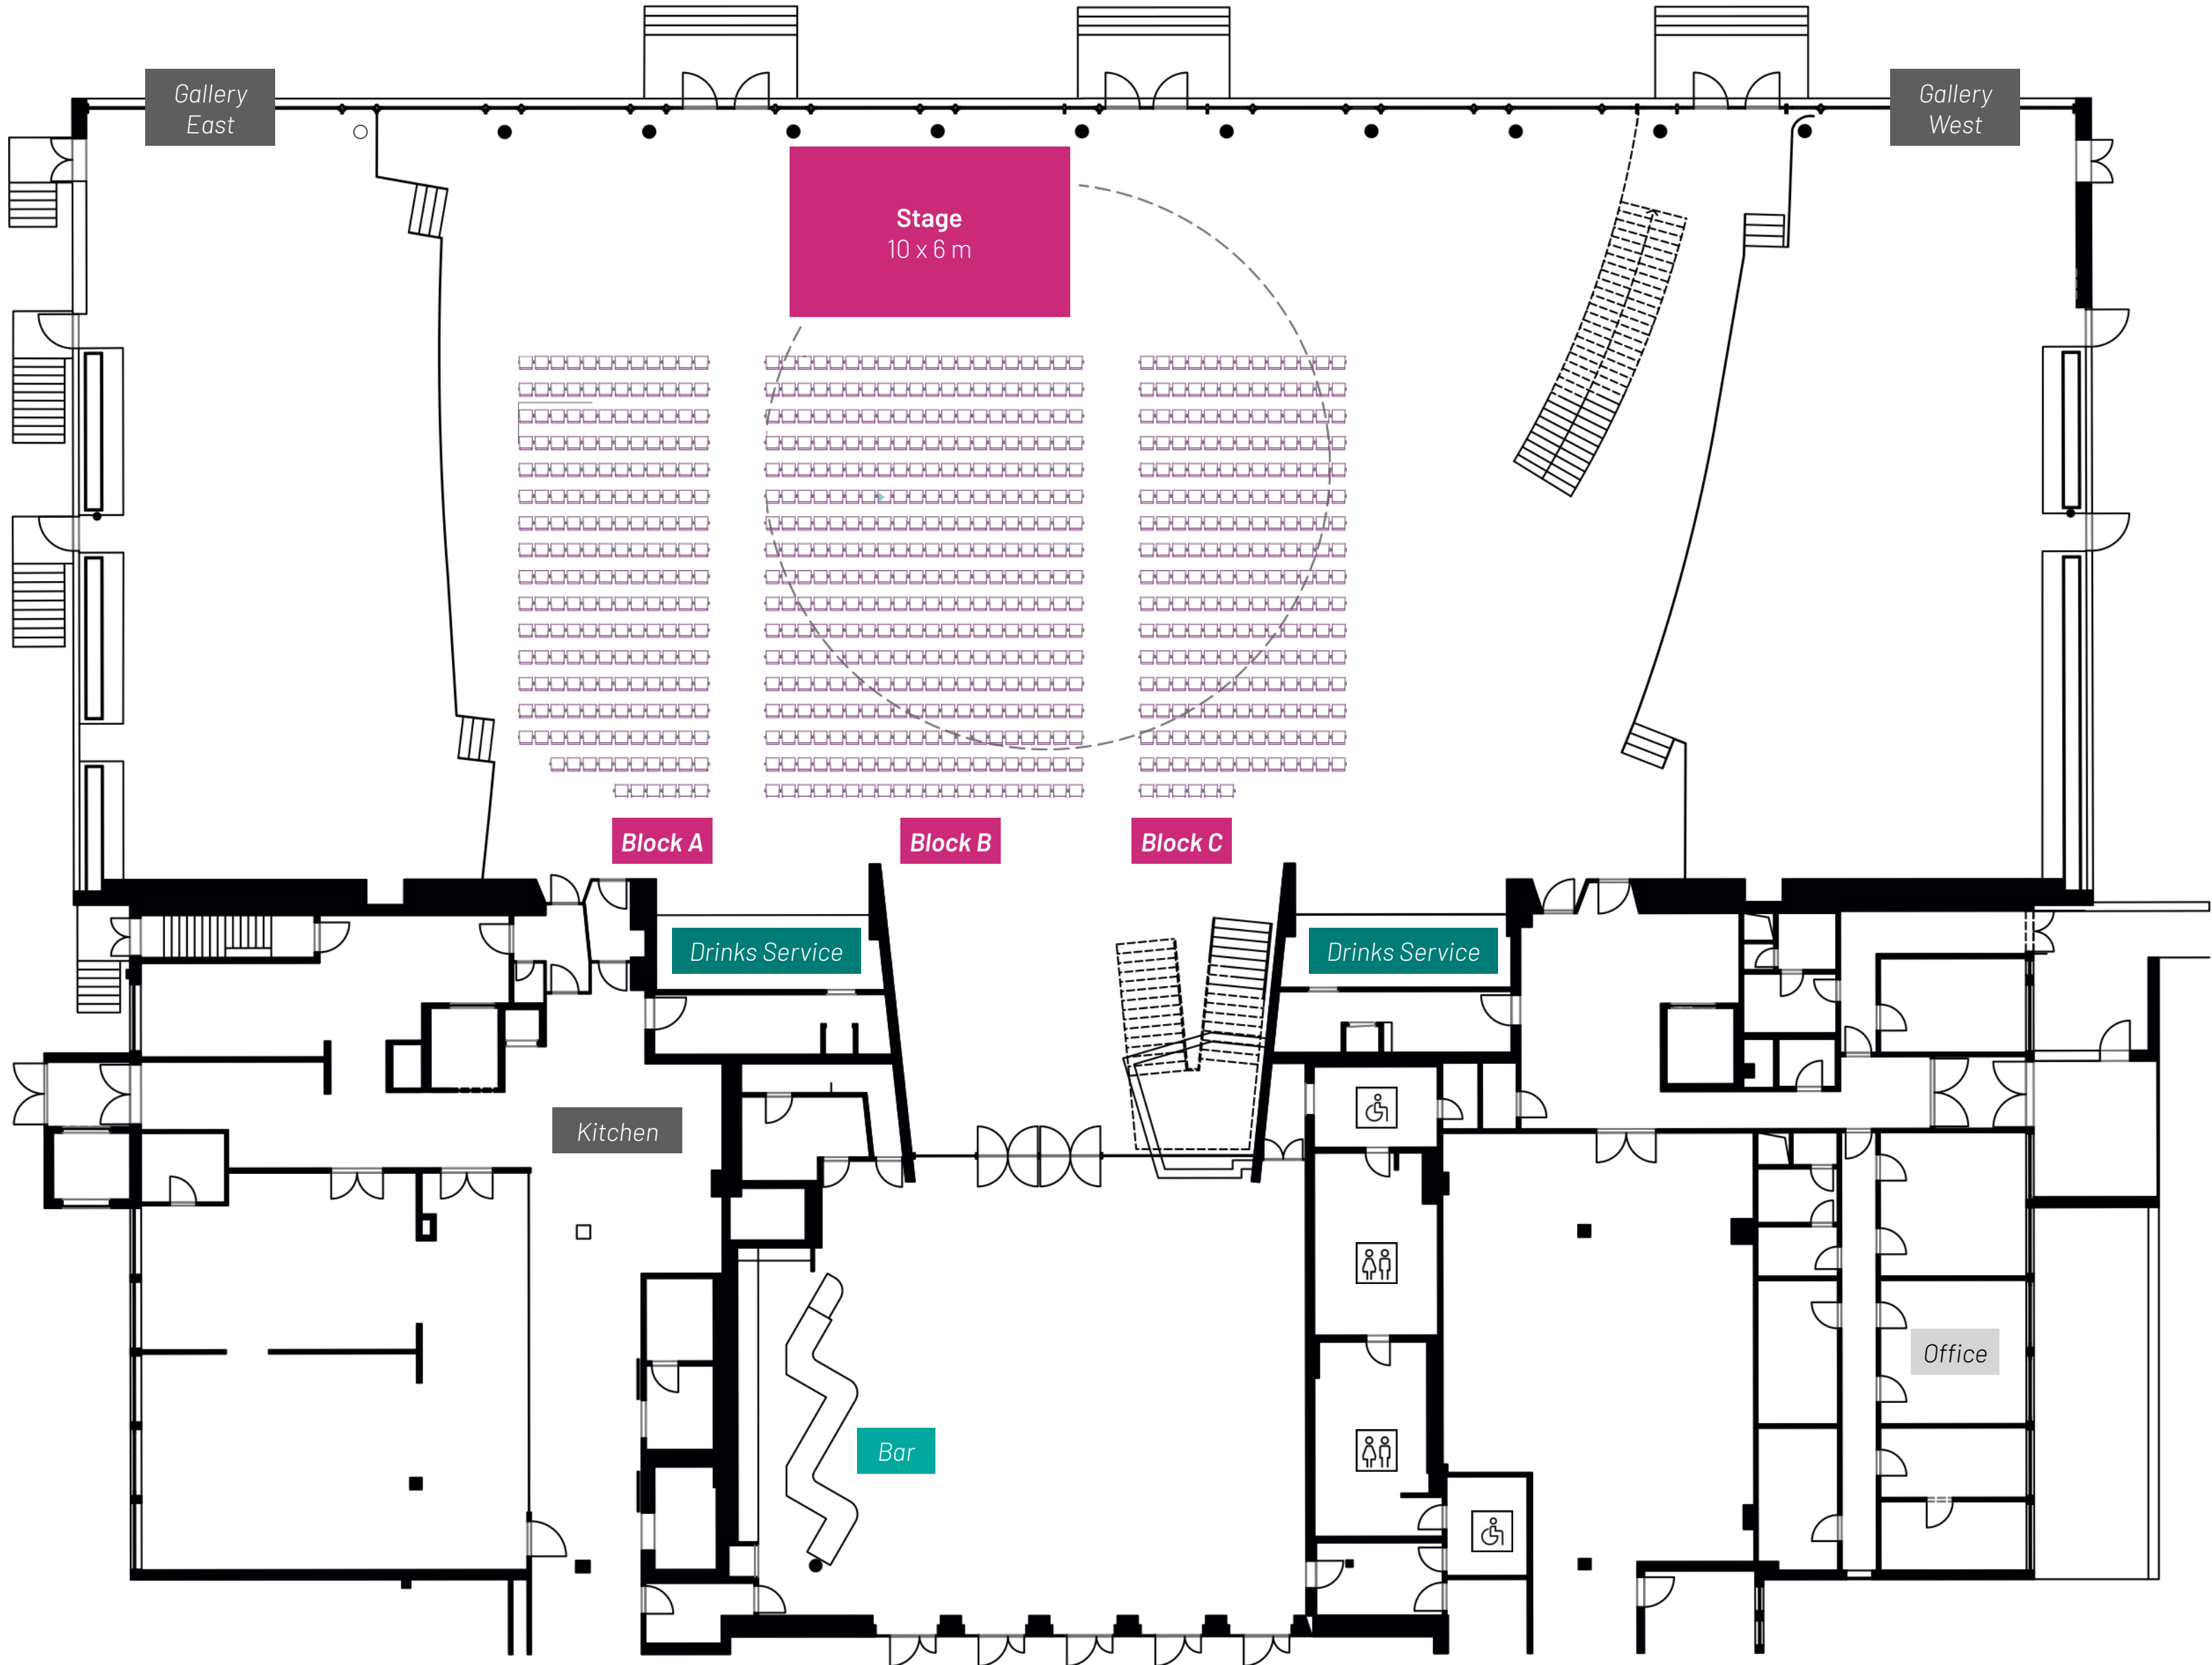

+palais.Berlin
Palais am Funkturm,
level 1, details
row seating

Row seating	
Block A	196 pax
Block B	340 pax
Block C	214 pax
Total	750 pax