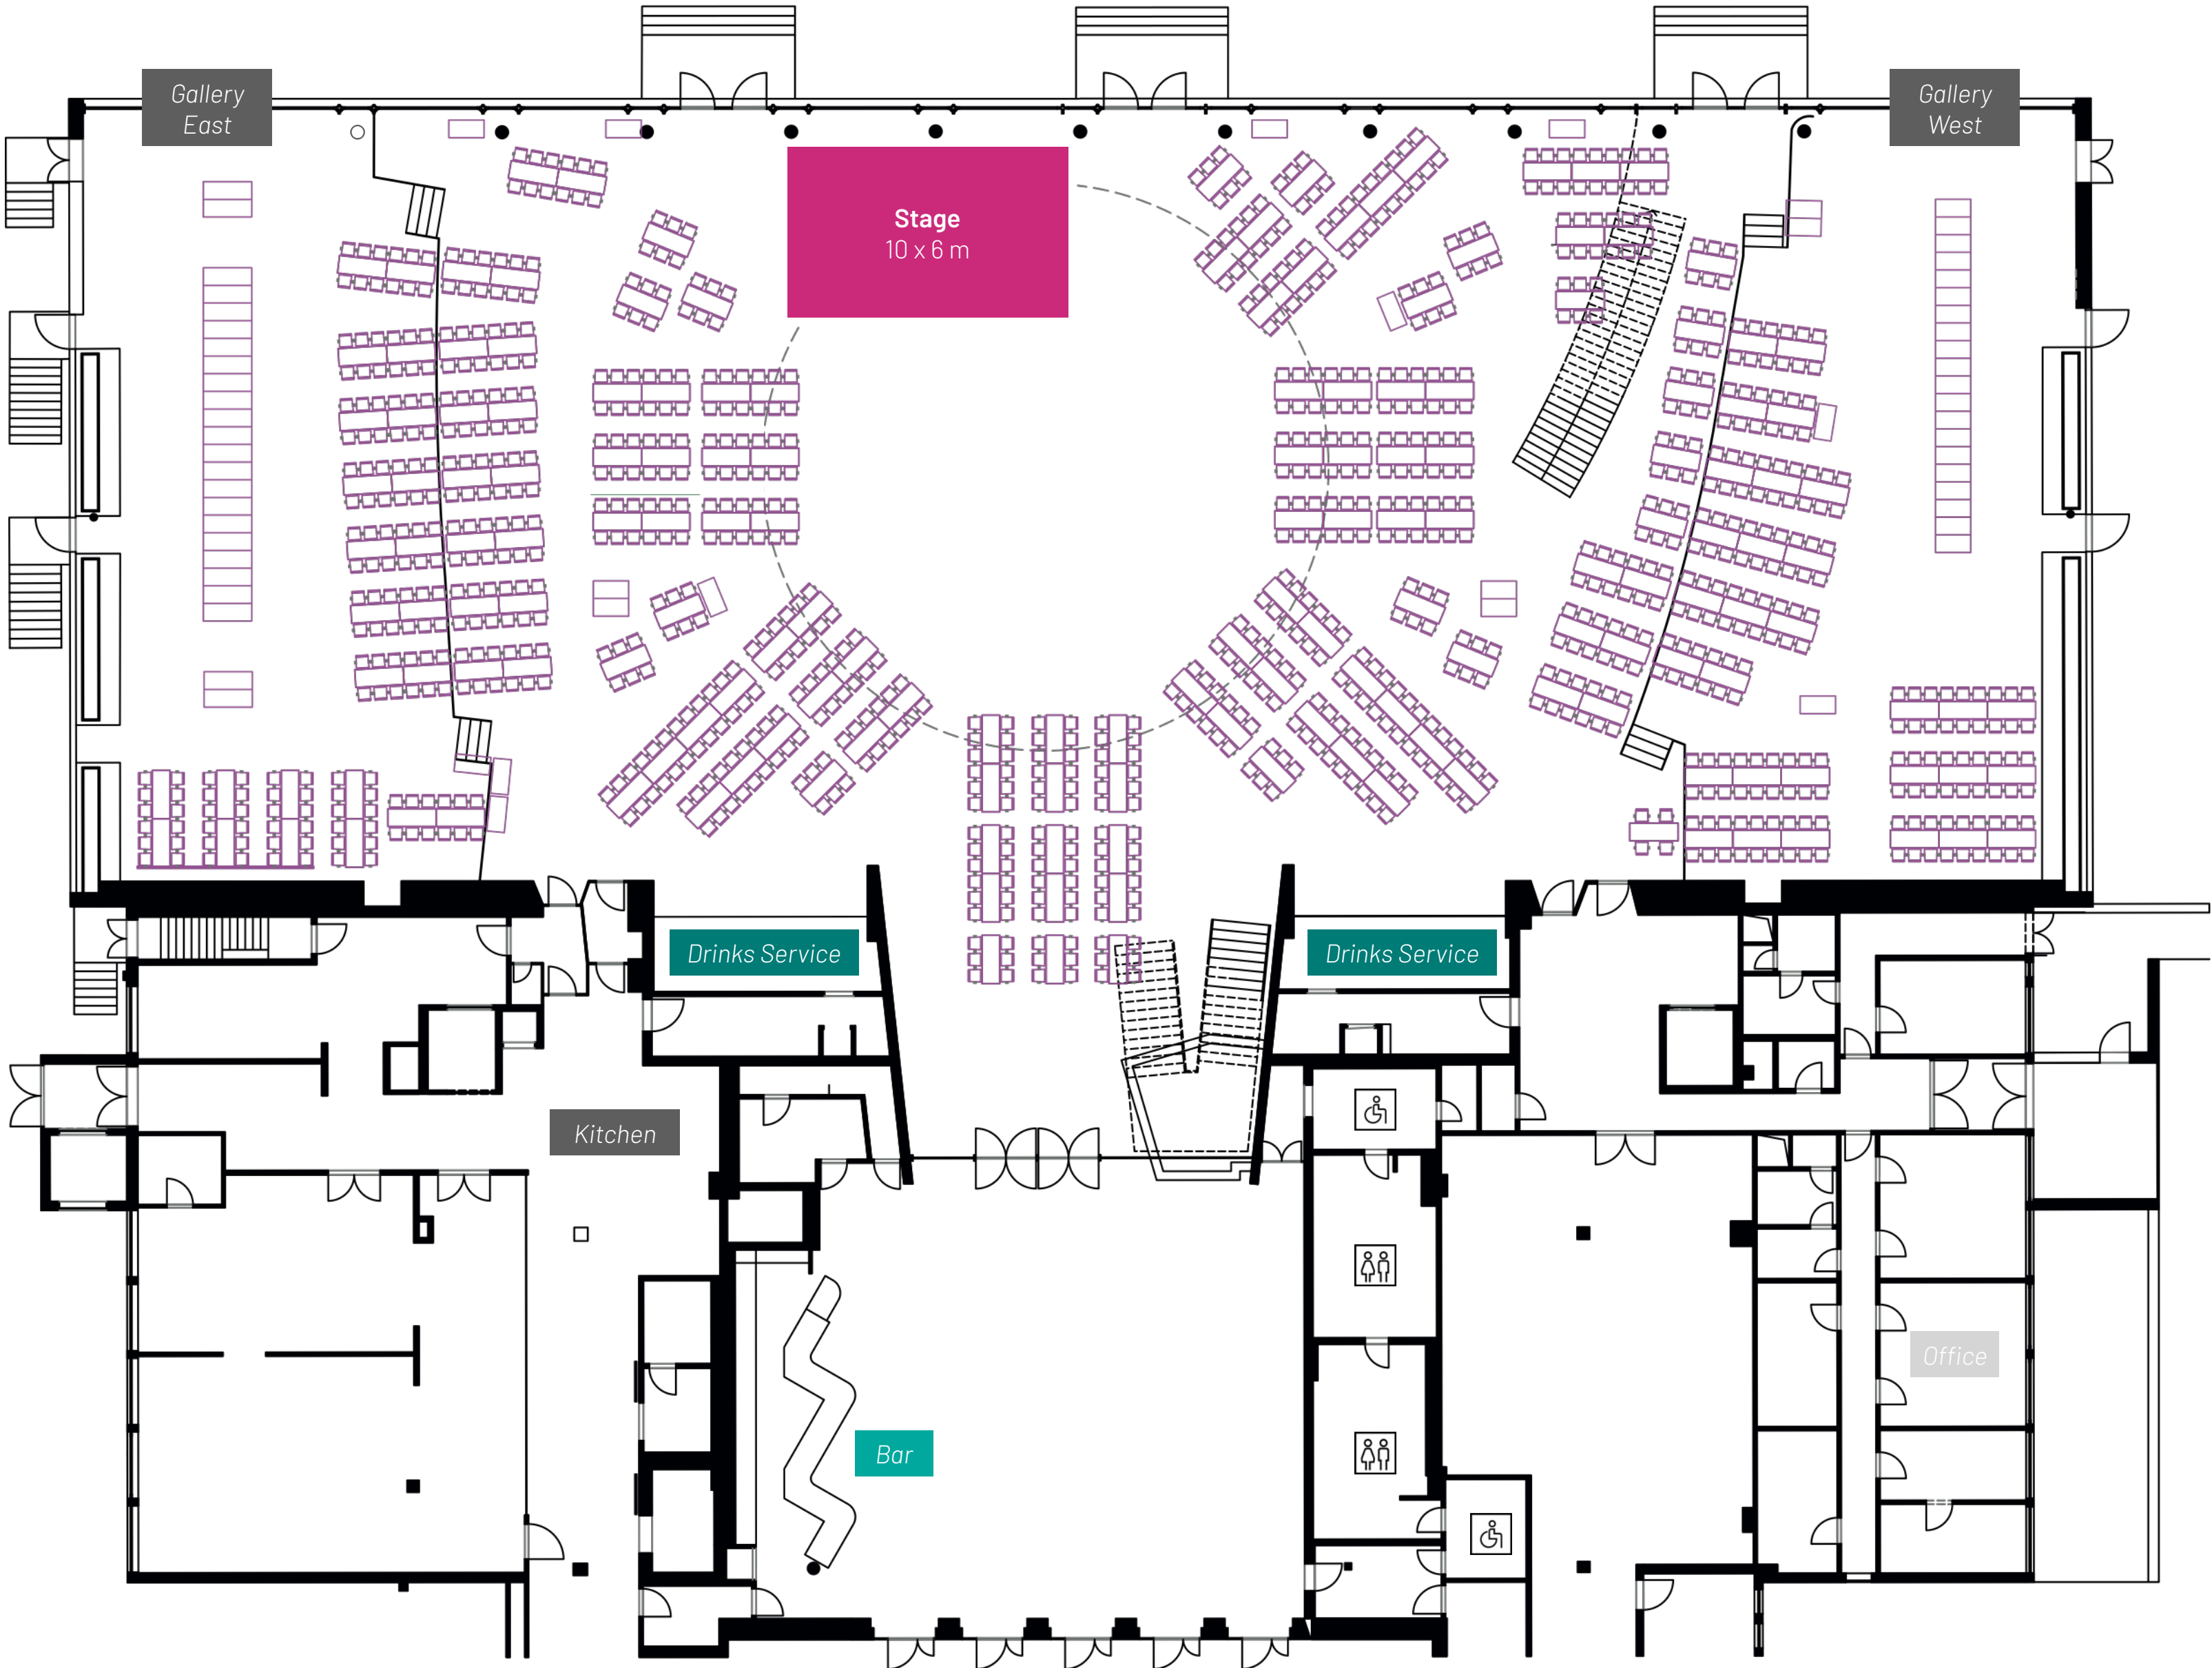

+palais.Berlin
Palais am Funkturm,
level 1, details
banquet

Banquet	
Gallery east	144 pax
Gallery west	180 pax
Center	708 pax
Total	1,032 pax