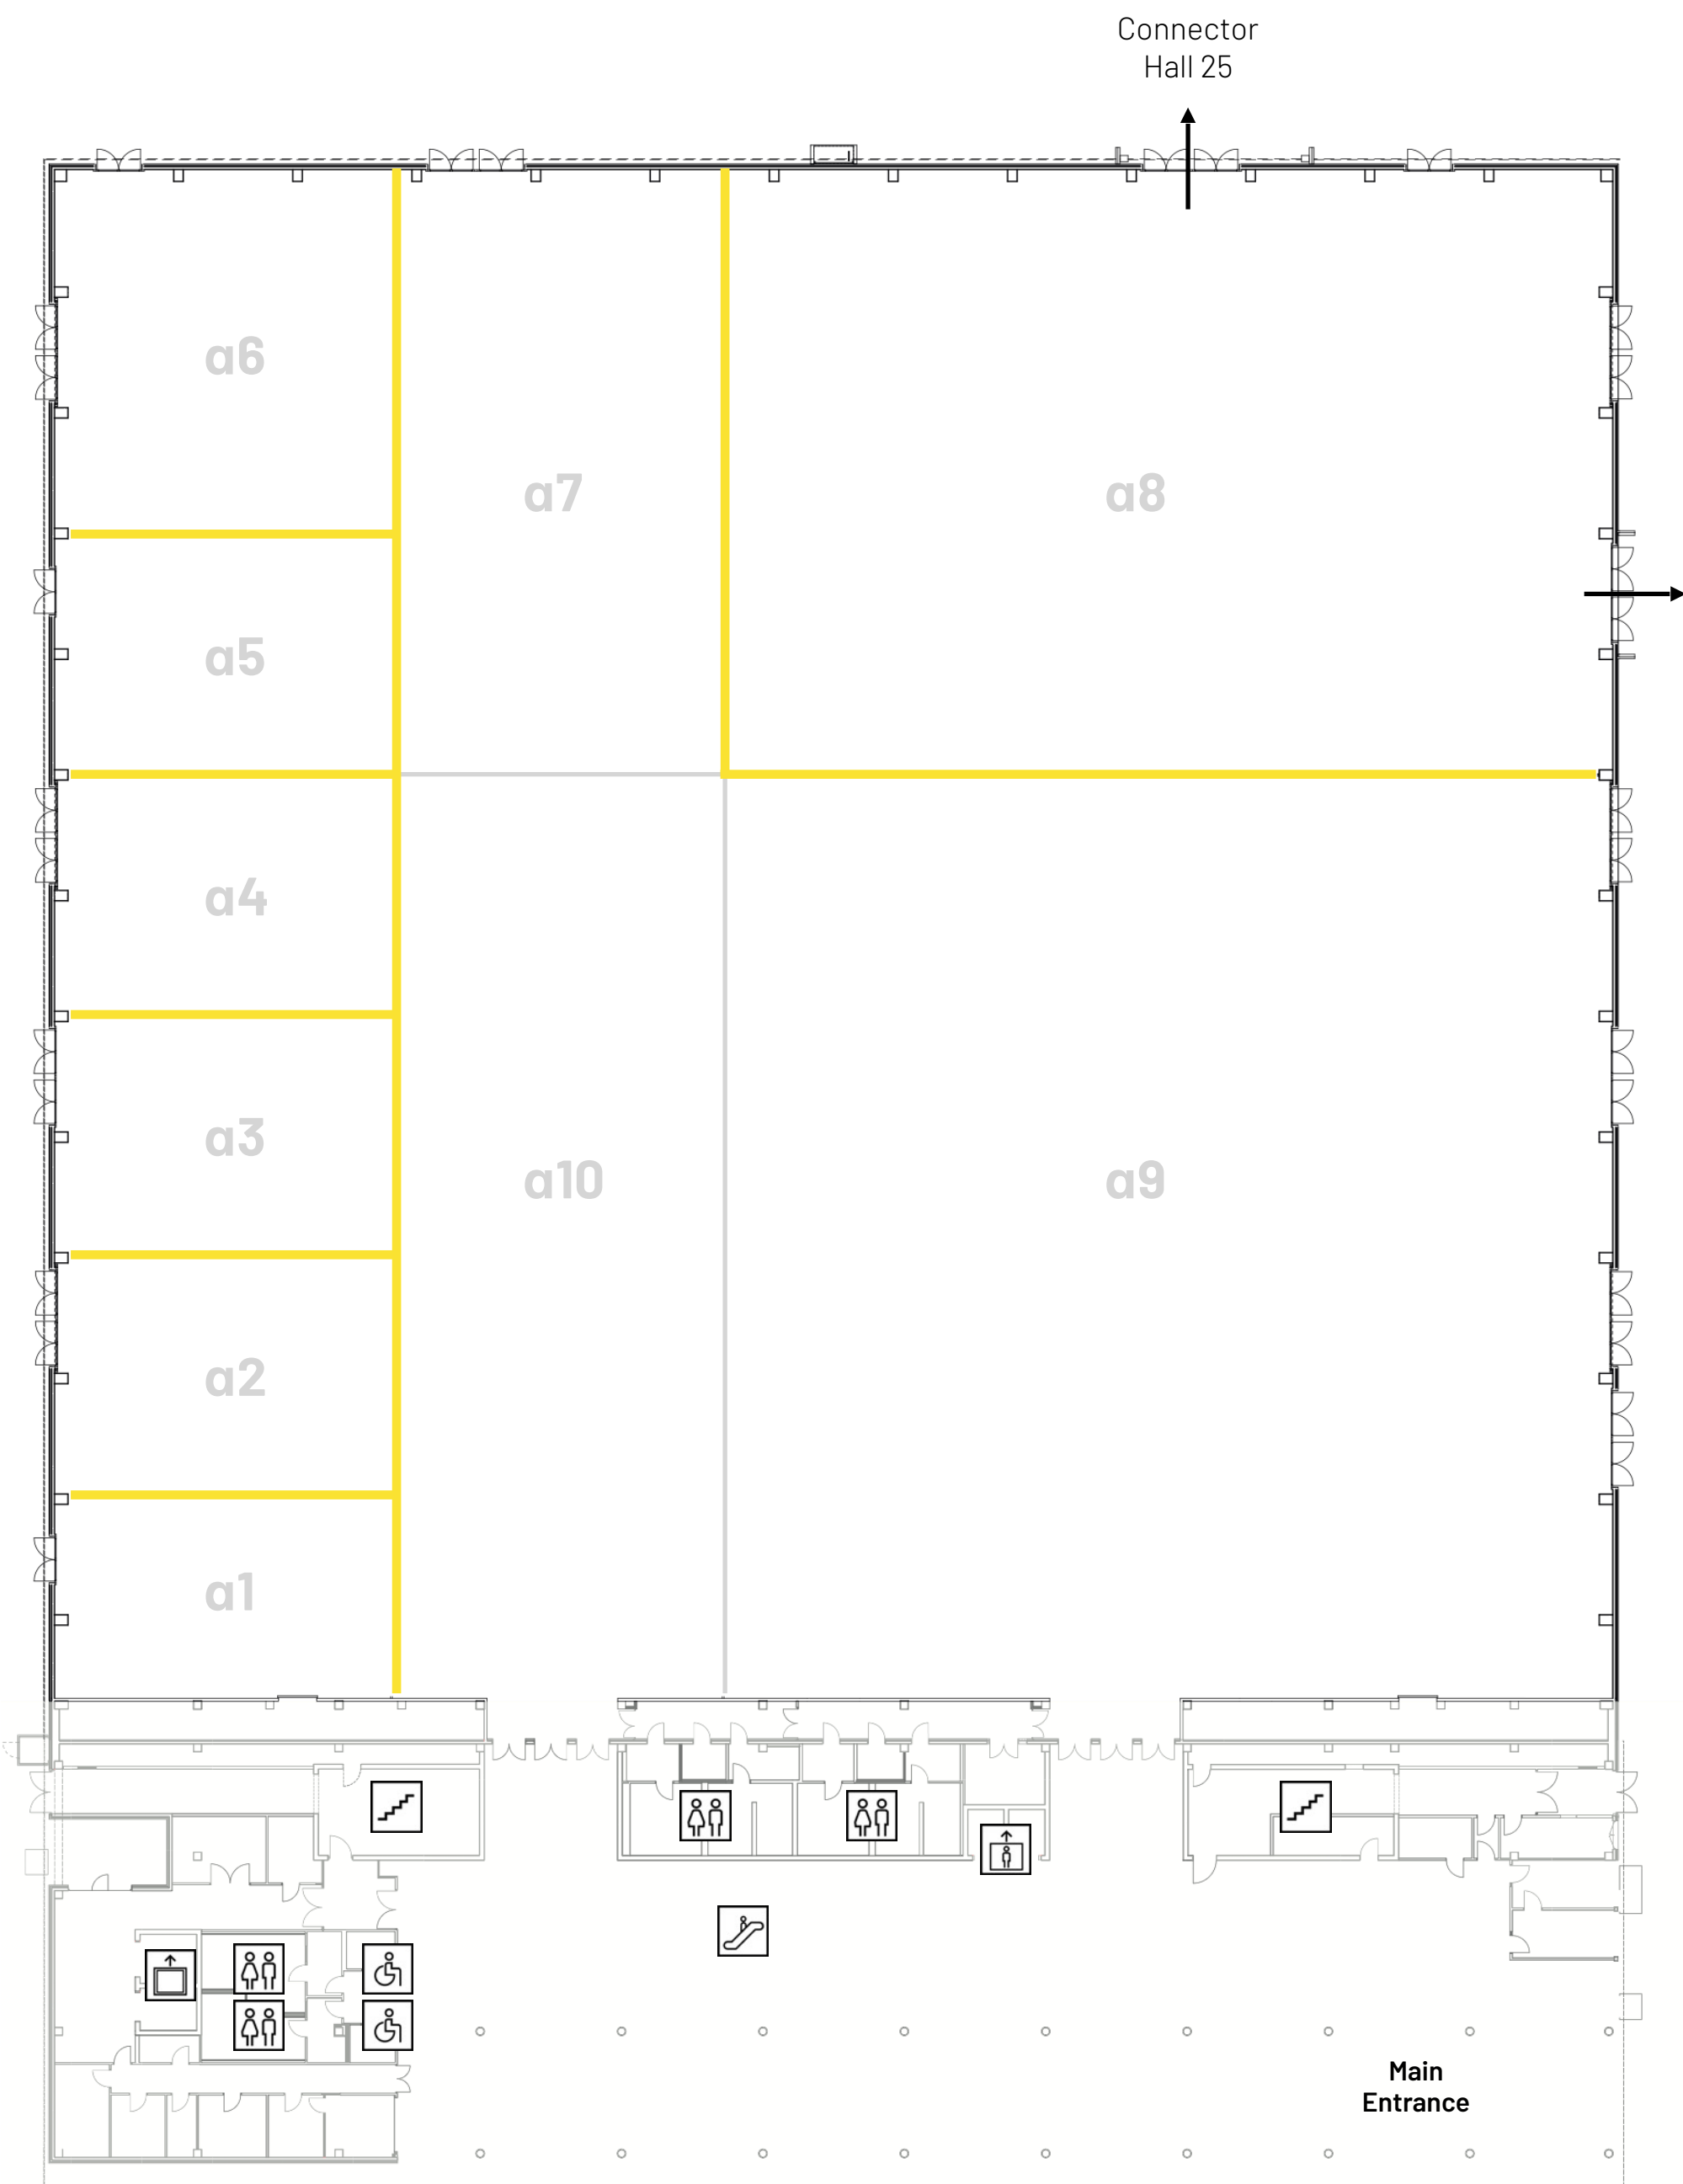

hub27 Berlin
α Alpha Hall
*layout suggestion
 for your event*

flexible partition walls

Capacity

- α Alpha 1: 182 pax
- α Alpha 2: 238 pax
- α Alpha 3: 238 pax
- α Alpha 4: 238 pax
- α Alpha 5: 238 pax
- α Alpha 6: 434 pax
- α Alpha 8: 2,087 pax / 2,500 pax
- α Alpha 7+9-10: 0 pax