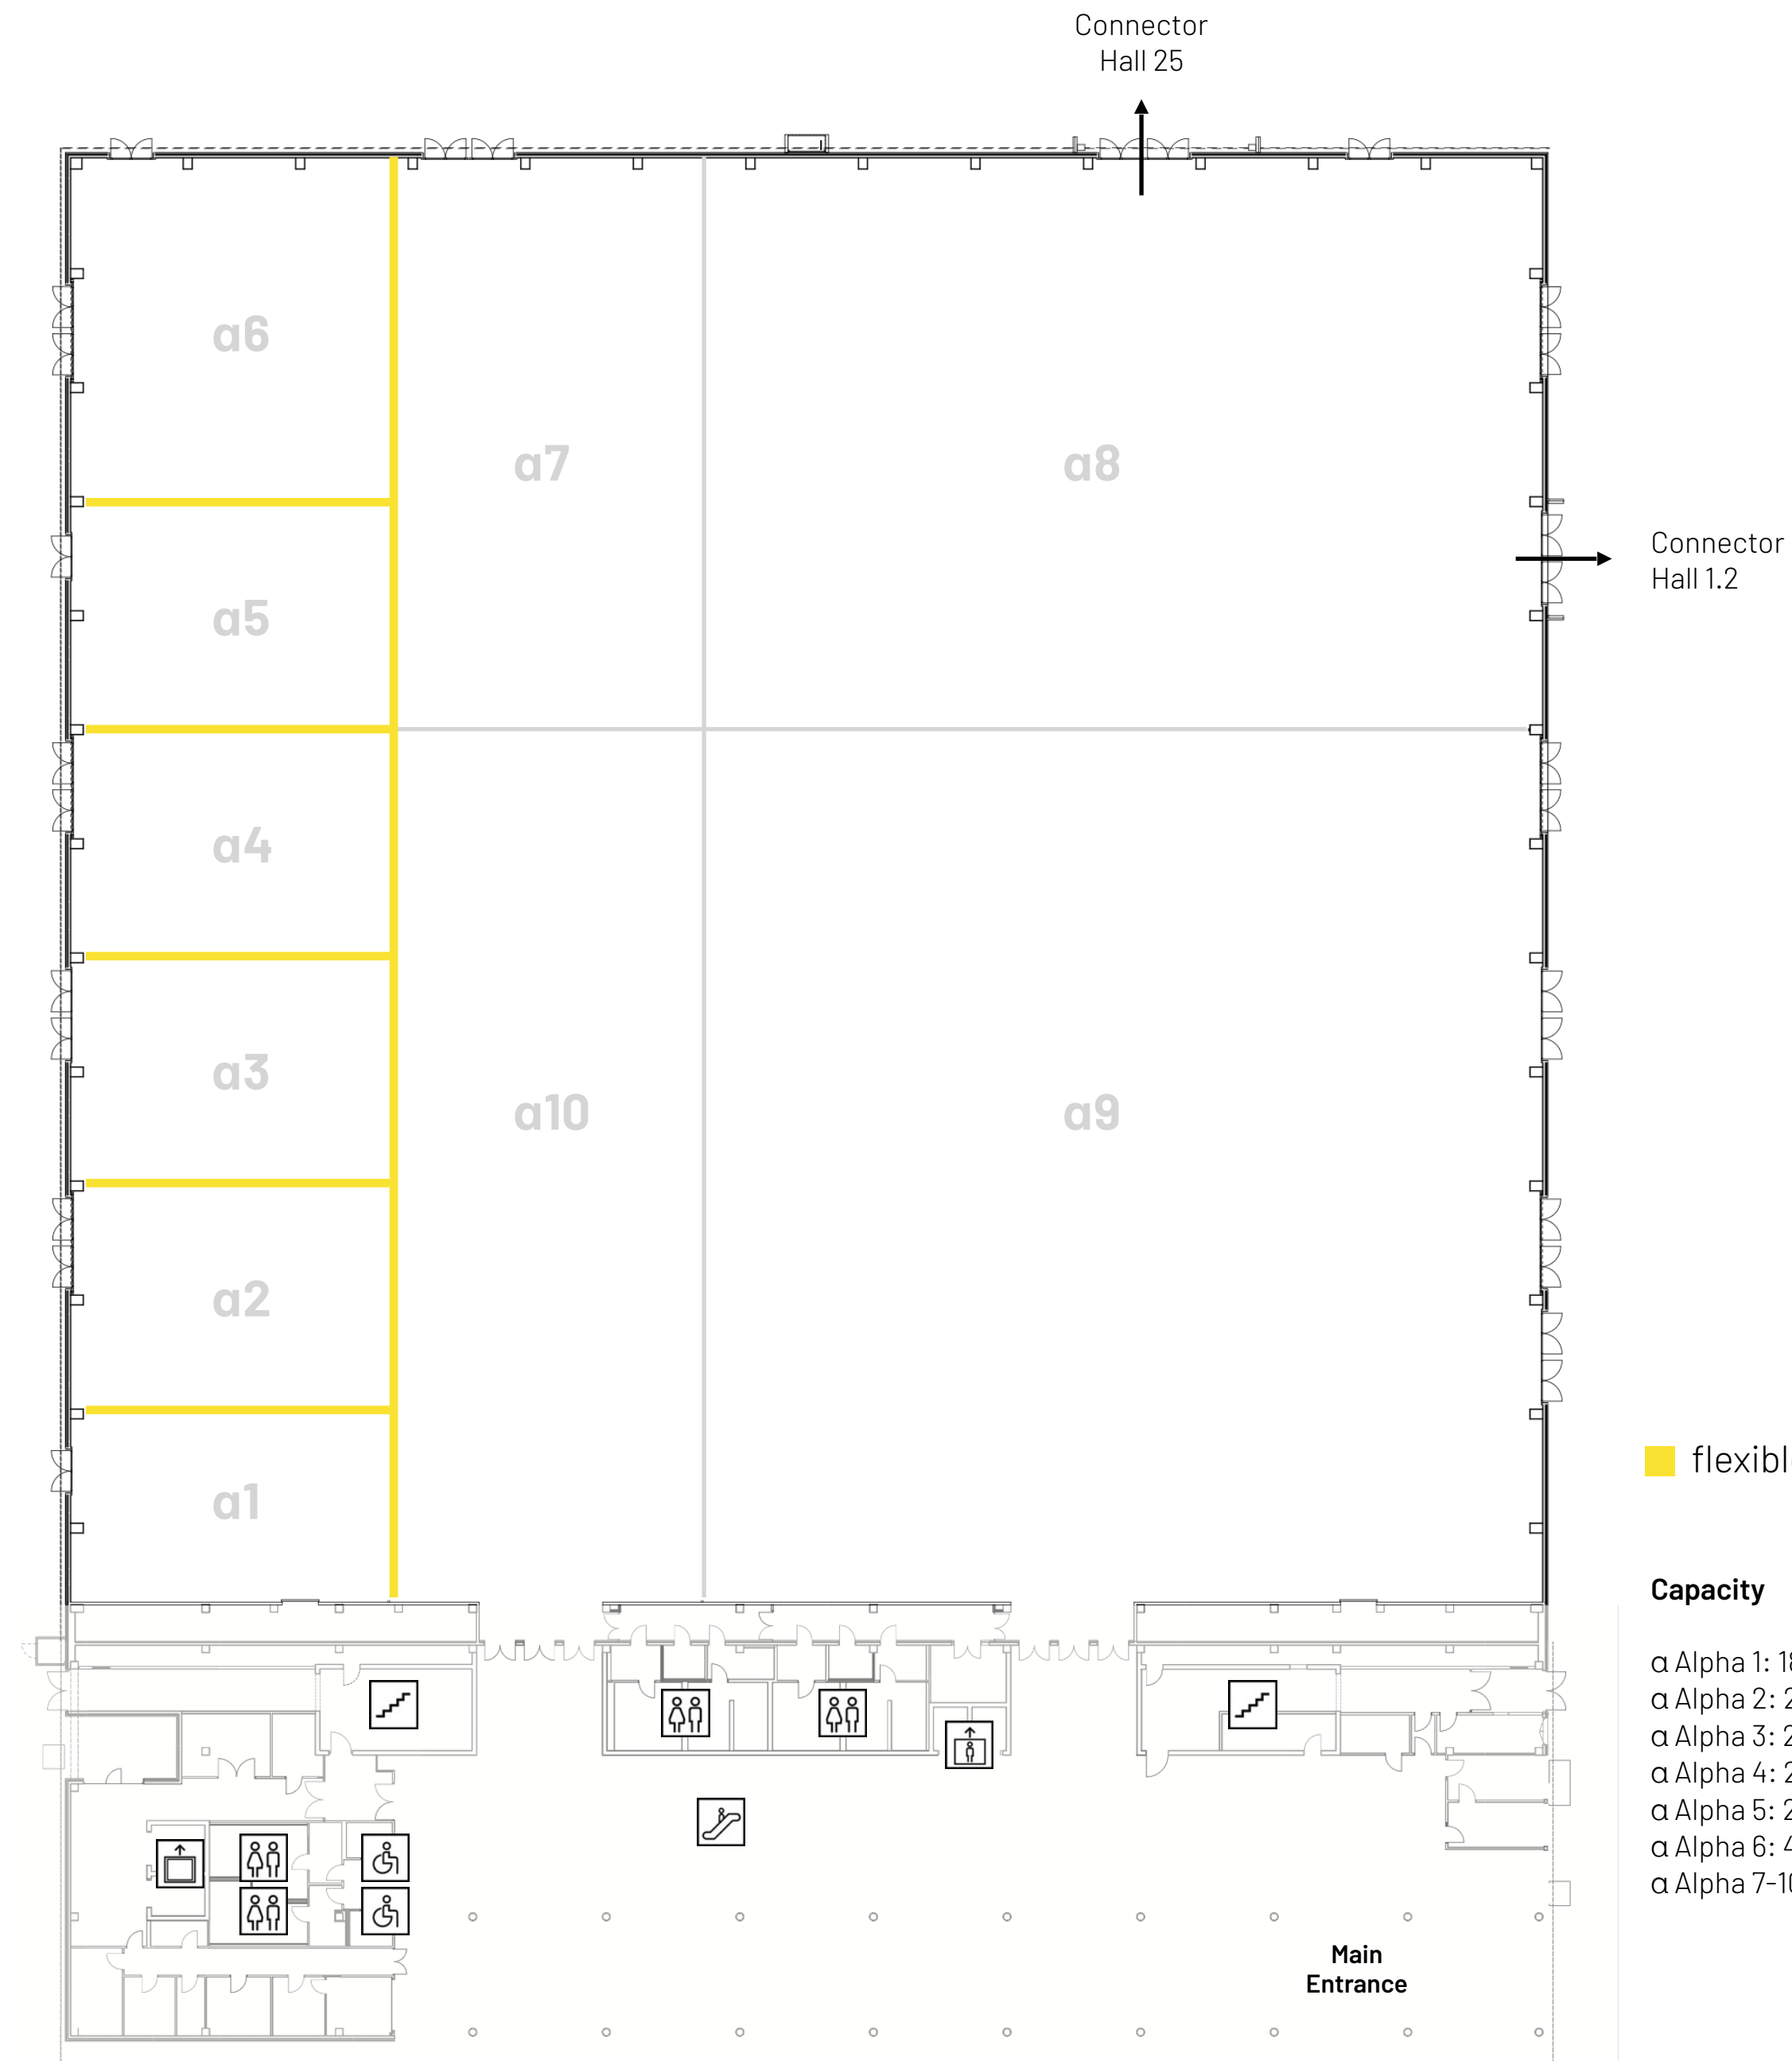

hub27 Berlin
α Alpha Hall
*layout suggestion
 for your event*

Capacity

- α Alpha 1: 182 pax
- α Alpha 2: 238 pax
- α Alpha 3: 238 pax
- α Alpha 4: 238 pax
- α Alpha 5: 238 pax
- α Alpha 6: 434 pax
- α Alpha 7-10: 0 pax