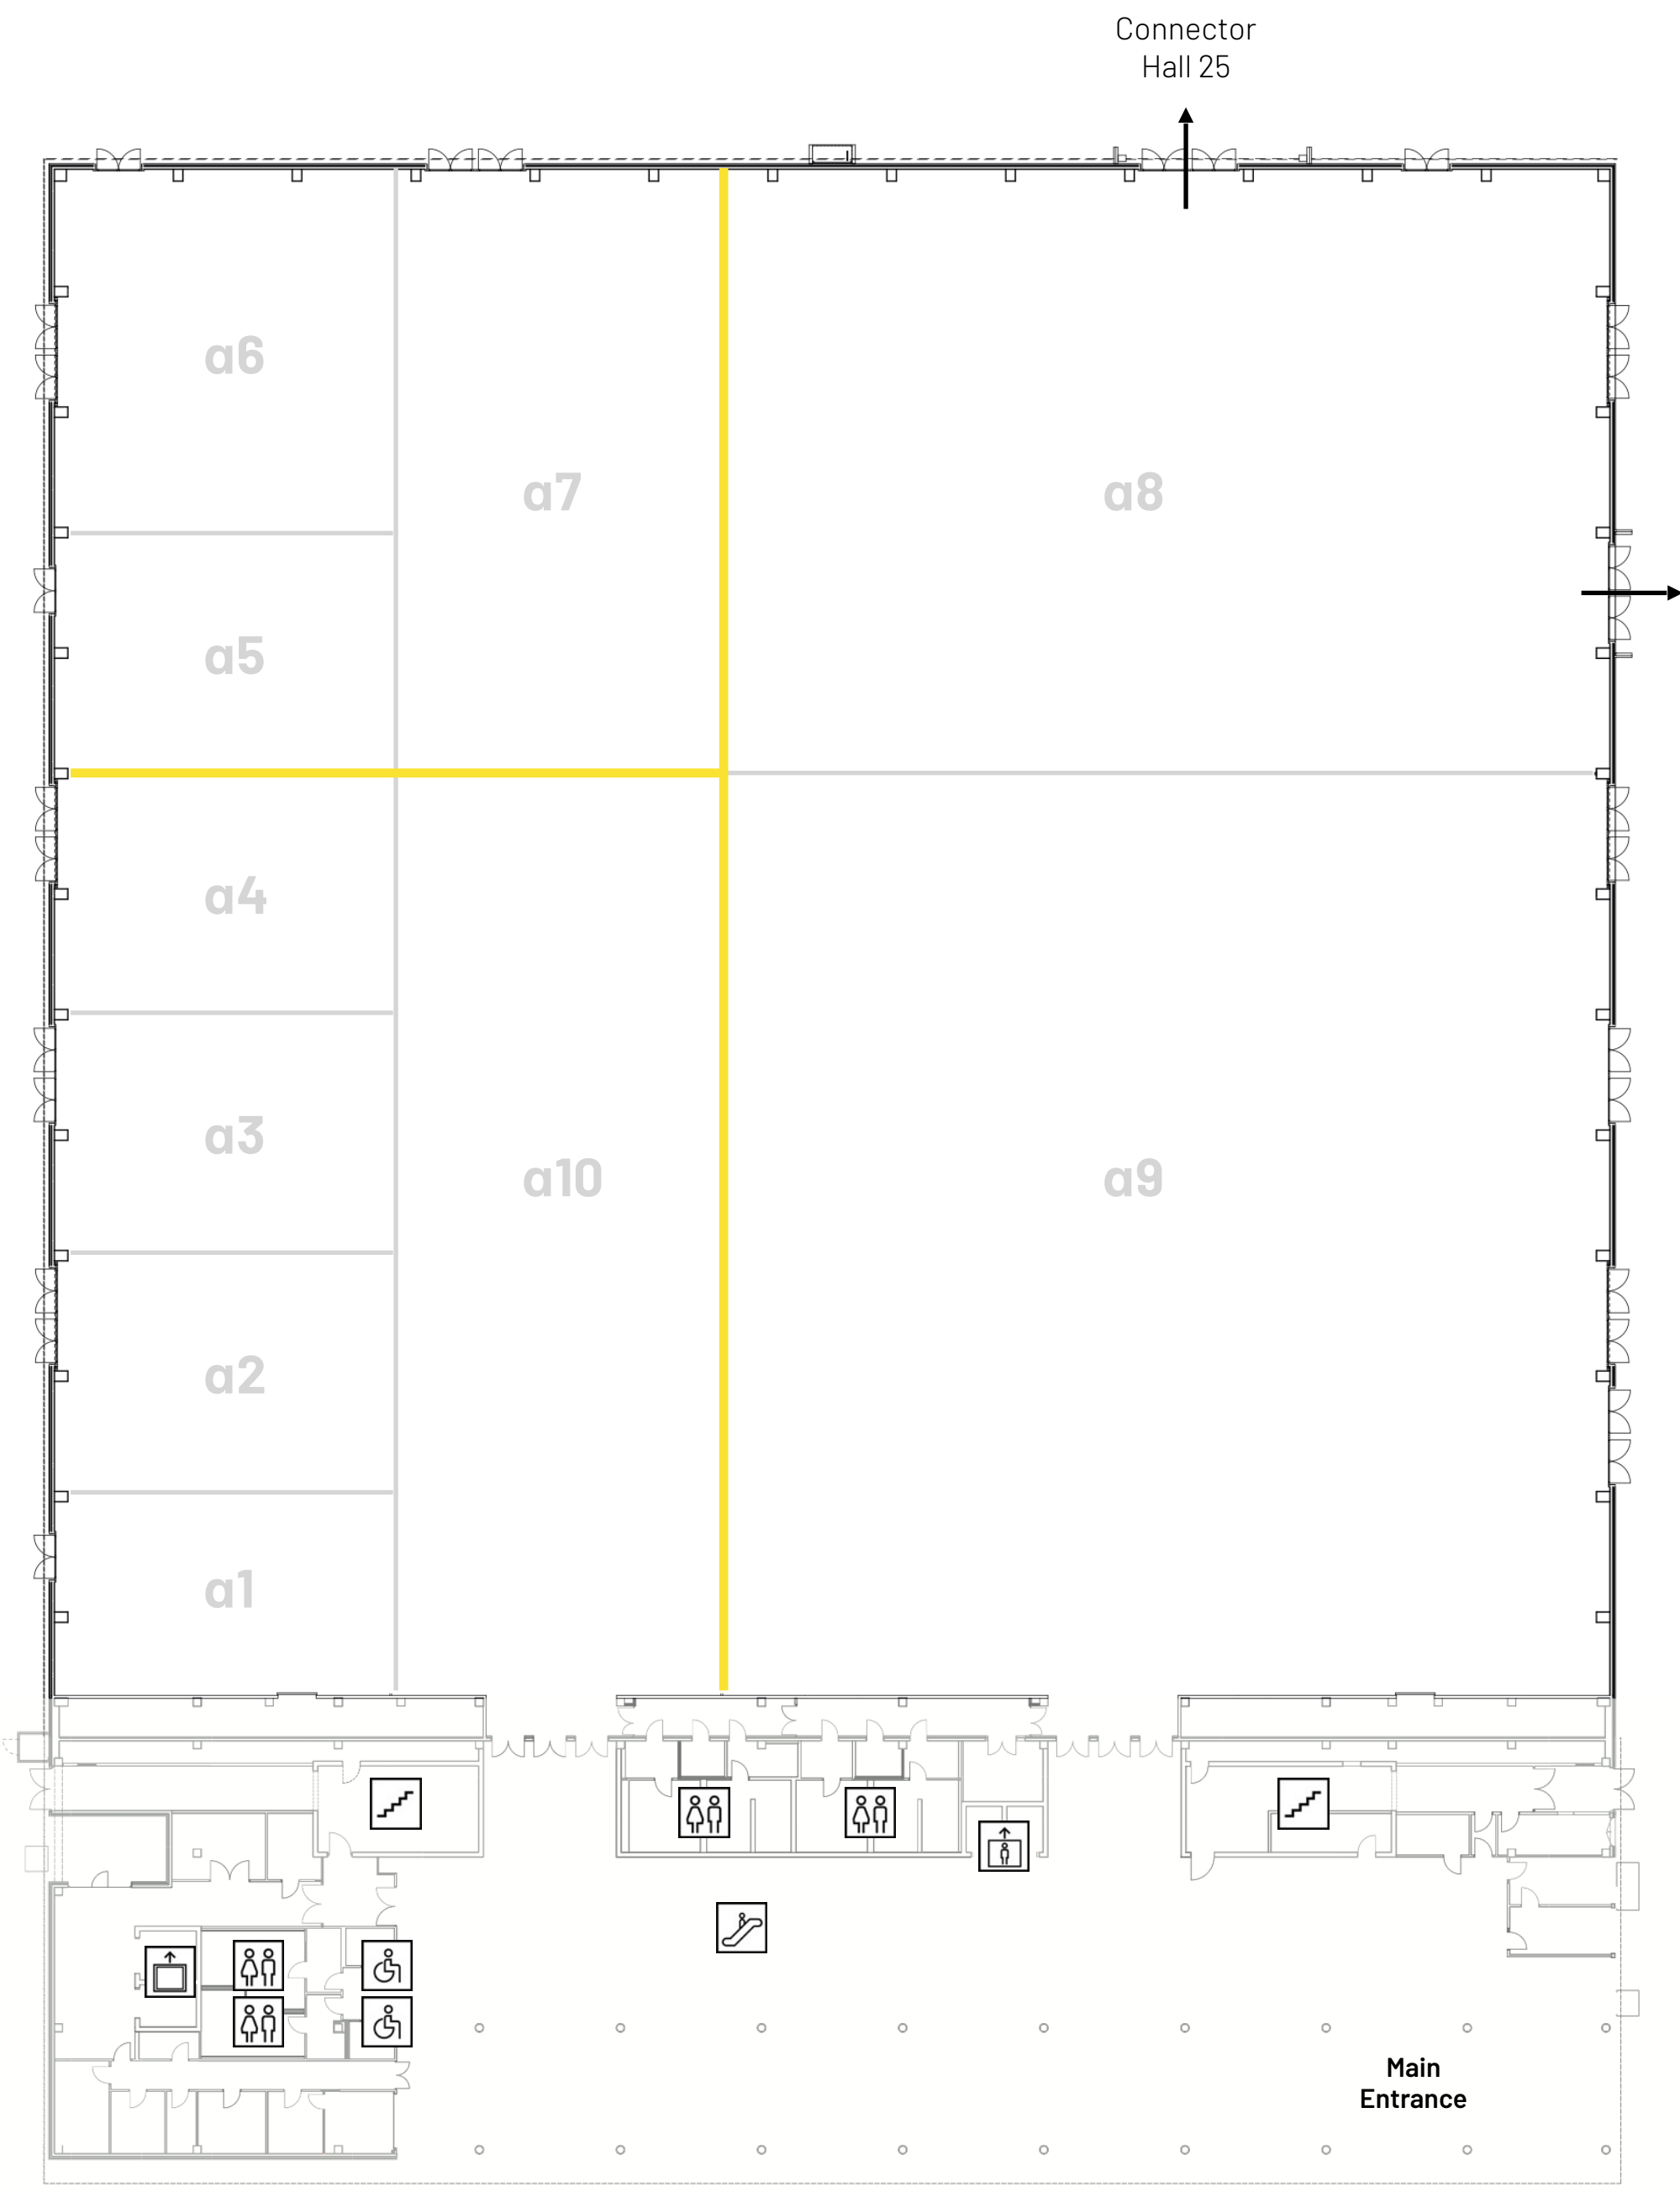

hub27 Berlin
α Alpha Hall
layout suggestion
for your event

flexible partition walls

Capacity

- α Alpha 1-4+10: 2,867 pax
- α Alpha 5-7: 1,776 pax
- α Alpha 8-9: 0 pax