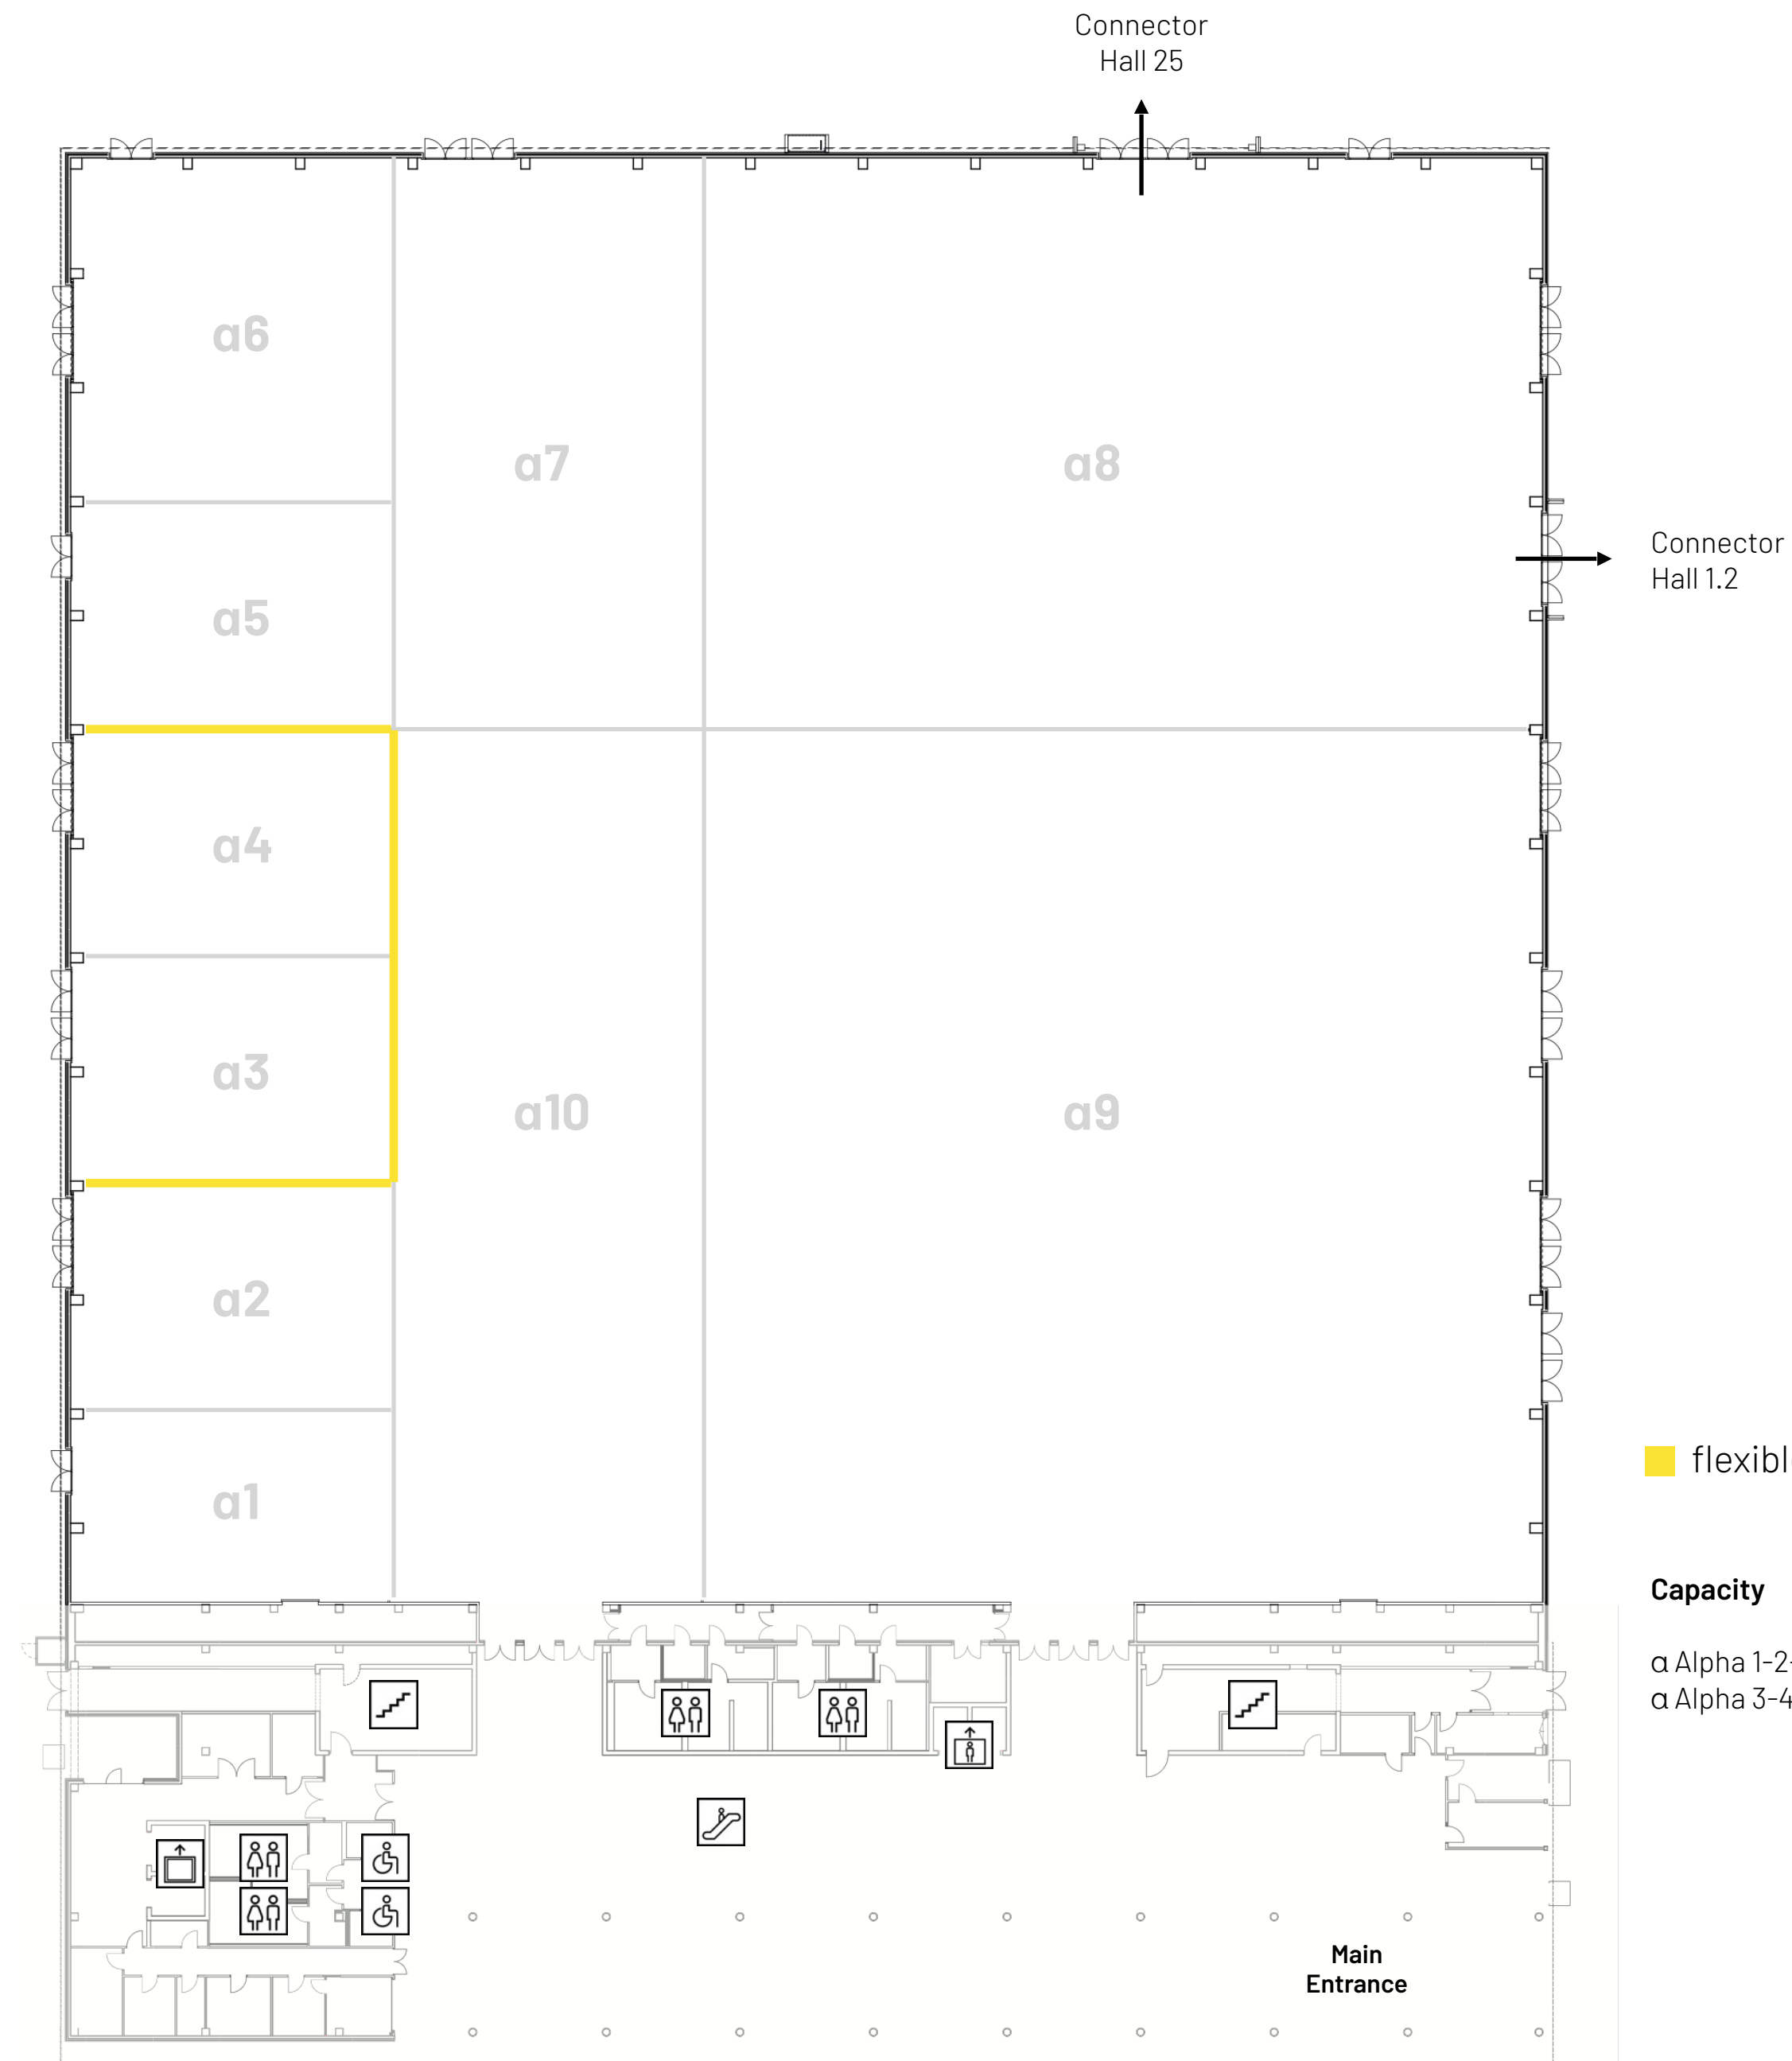

hub27 Berlin
α Alpha Hall
layout suggestion
for your event

flexible partition walls

Capacity

α Alpha 1-2+5-10: 0 pax
α Alpha 3-4: 630 pax