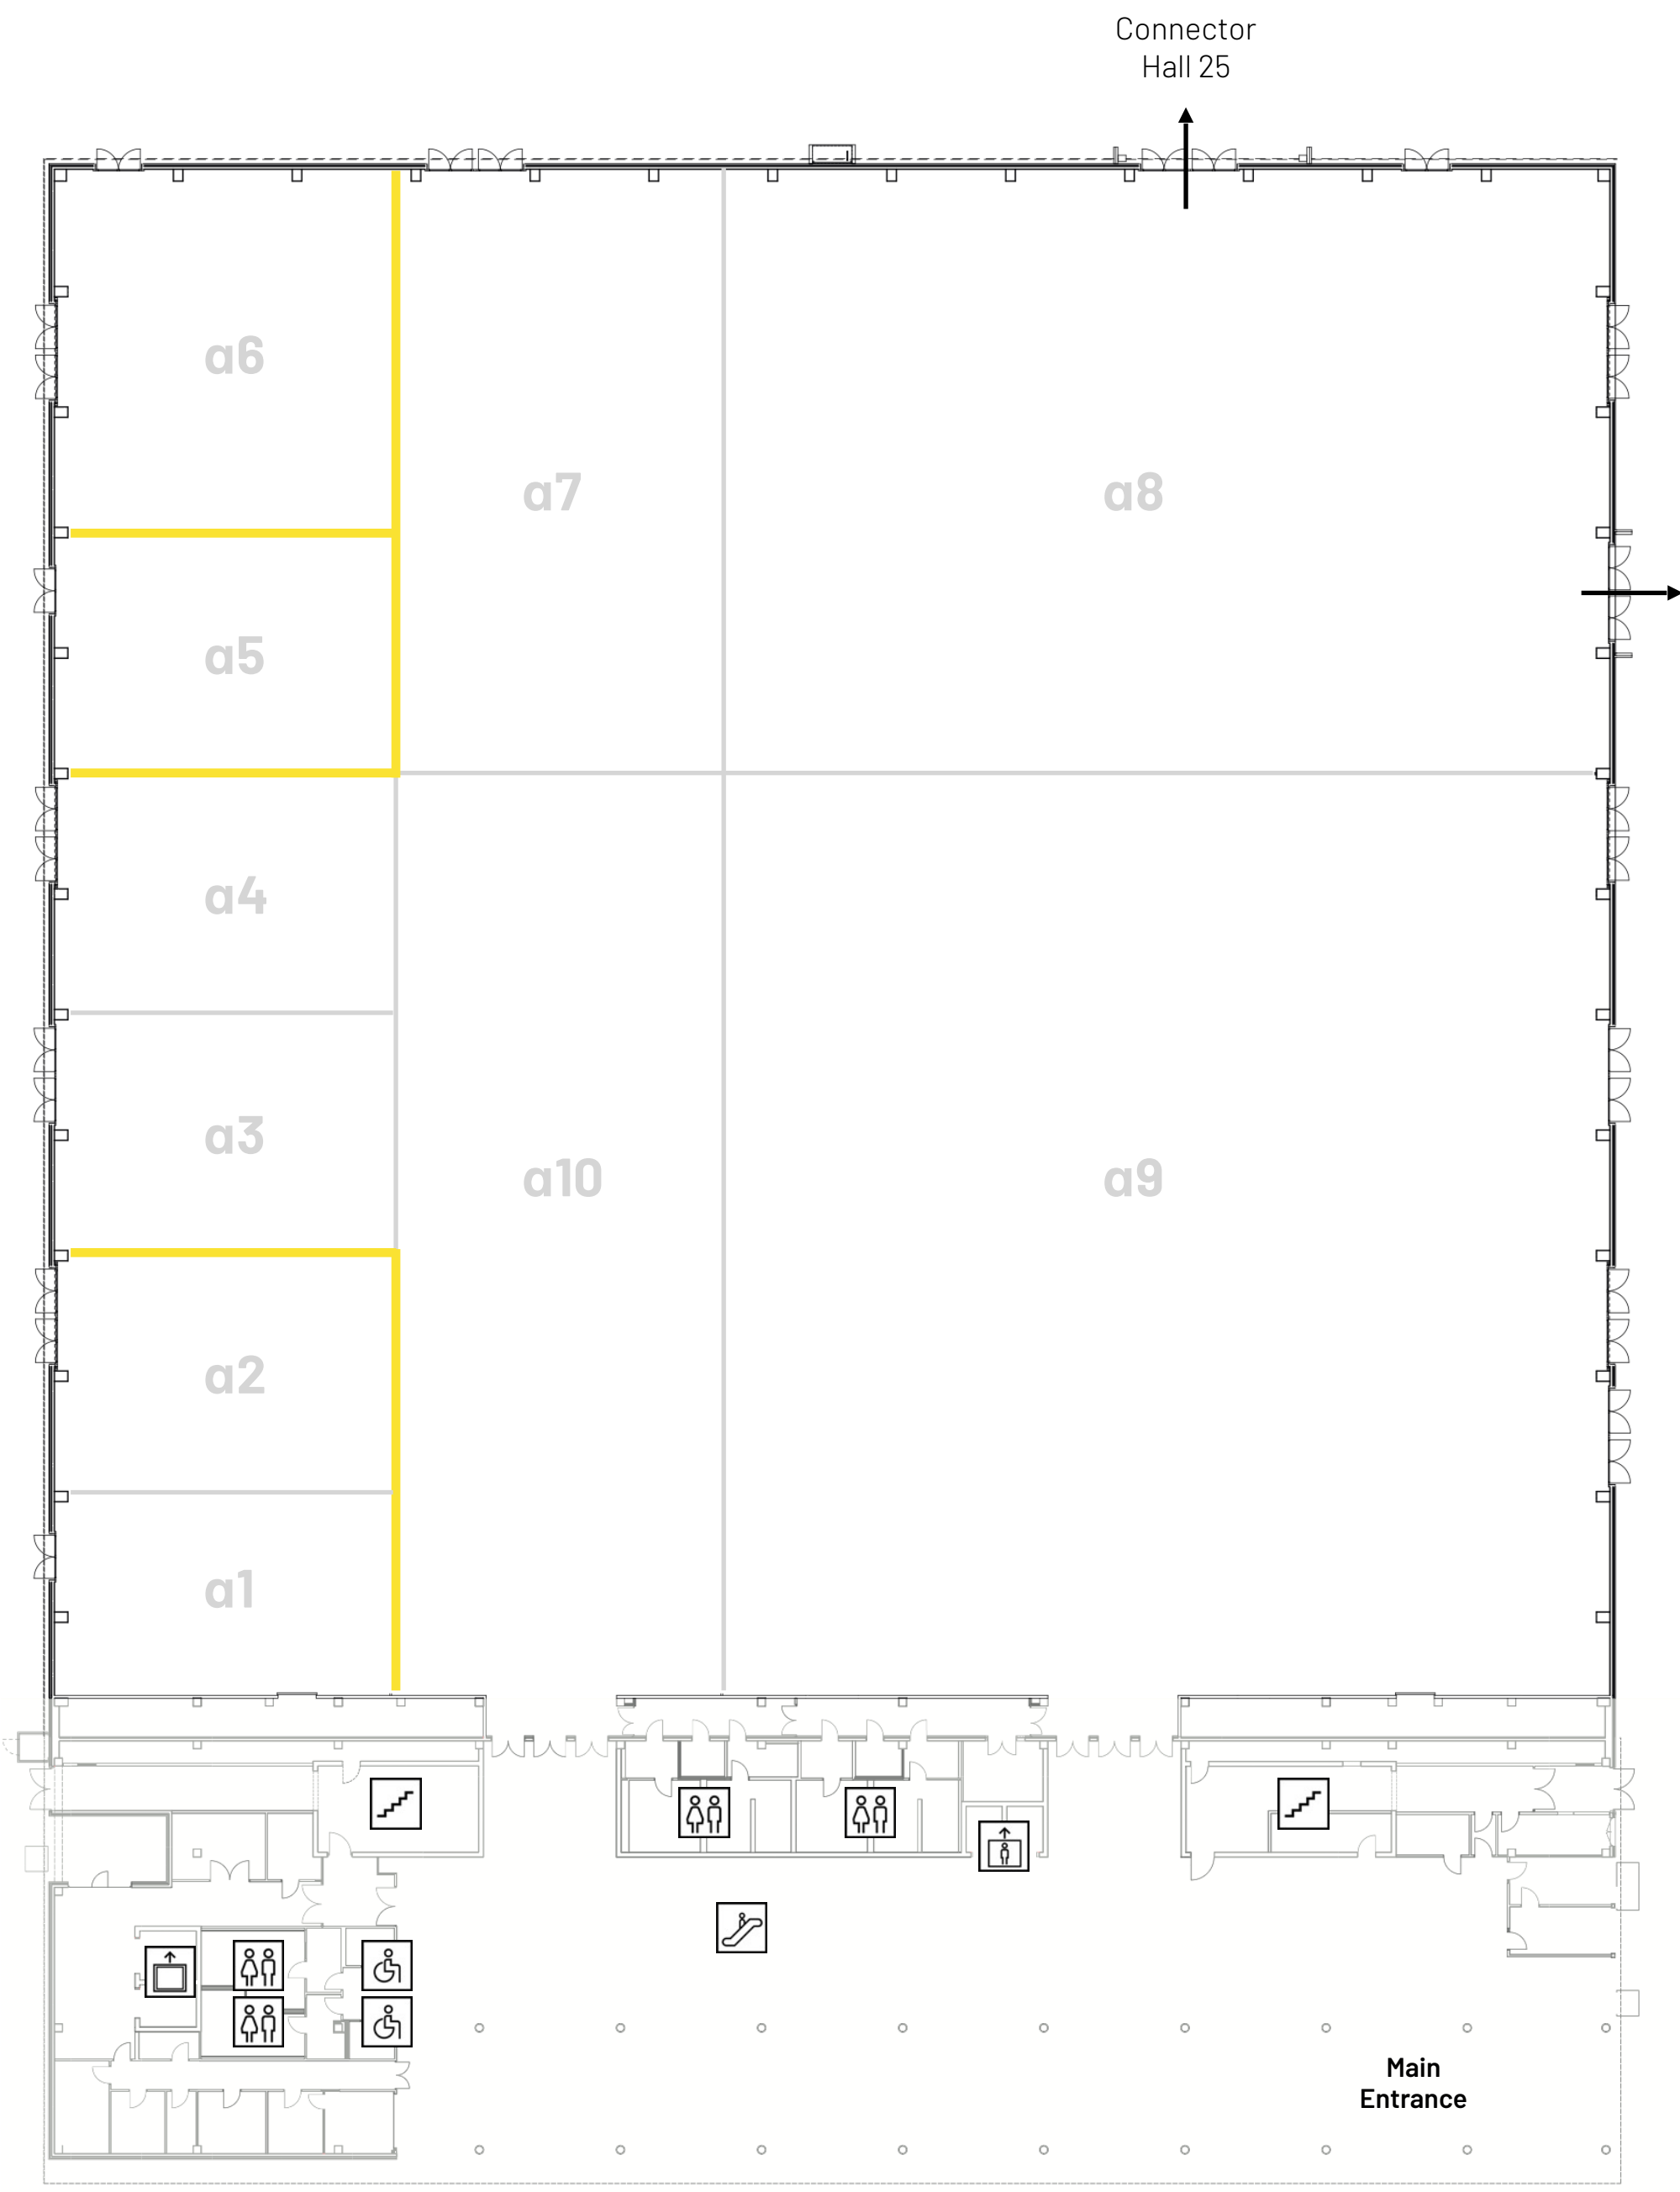

hub27 Berlin
α Alpha Hall
*layout suggestion
 for your event*

flexible partition walls

Capacity

- α Alpha 1-2: 574 pax
- α Alpha 3-4+7-10: 0 pax
- α Alpha 5: 238 pax
- α Alpha 6: 434 pax