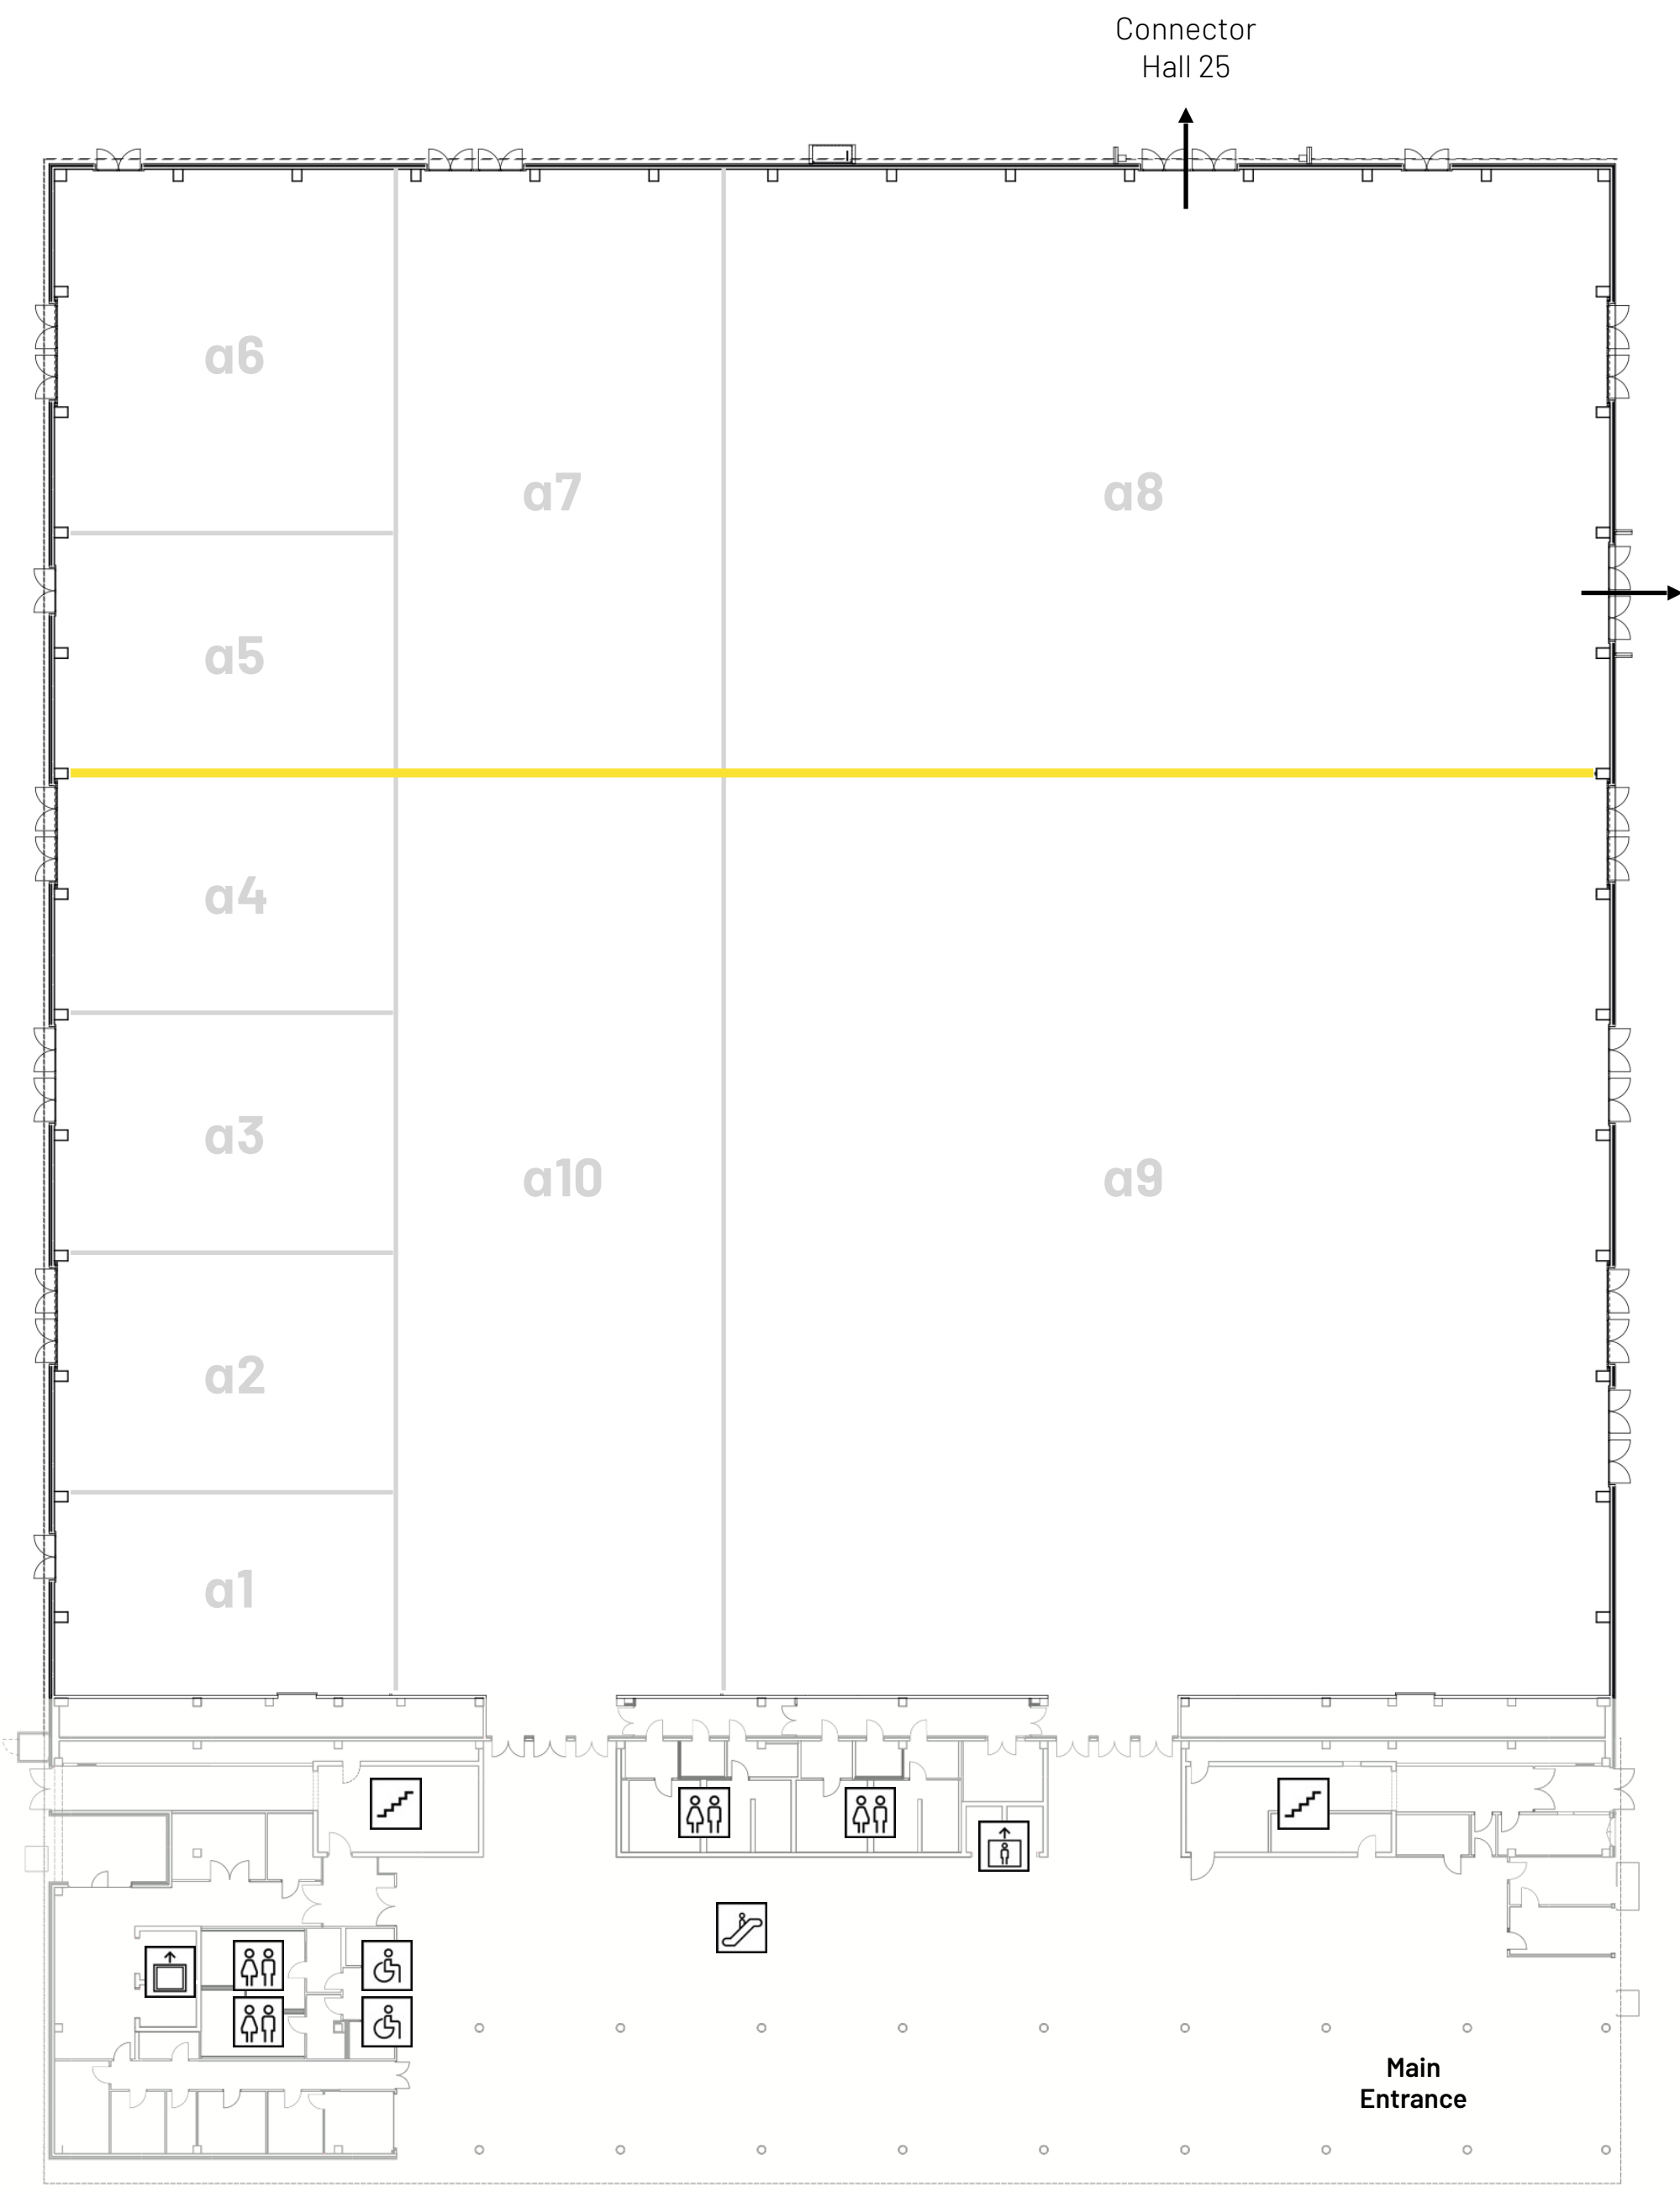

hub27 Berlin
α Alpha Hall
*layout suggestion
 for your event*

flexible partition walls

Capacity

α Alpha 1-4+9+10: 0 pax
 α Alpha 5-8: 3,433 pax