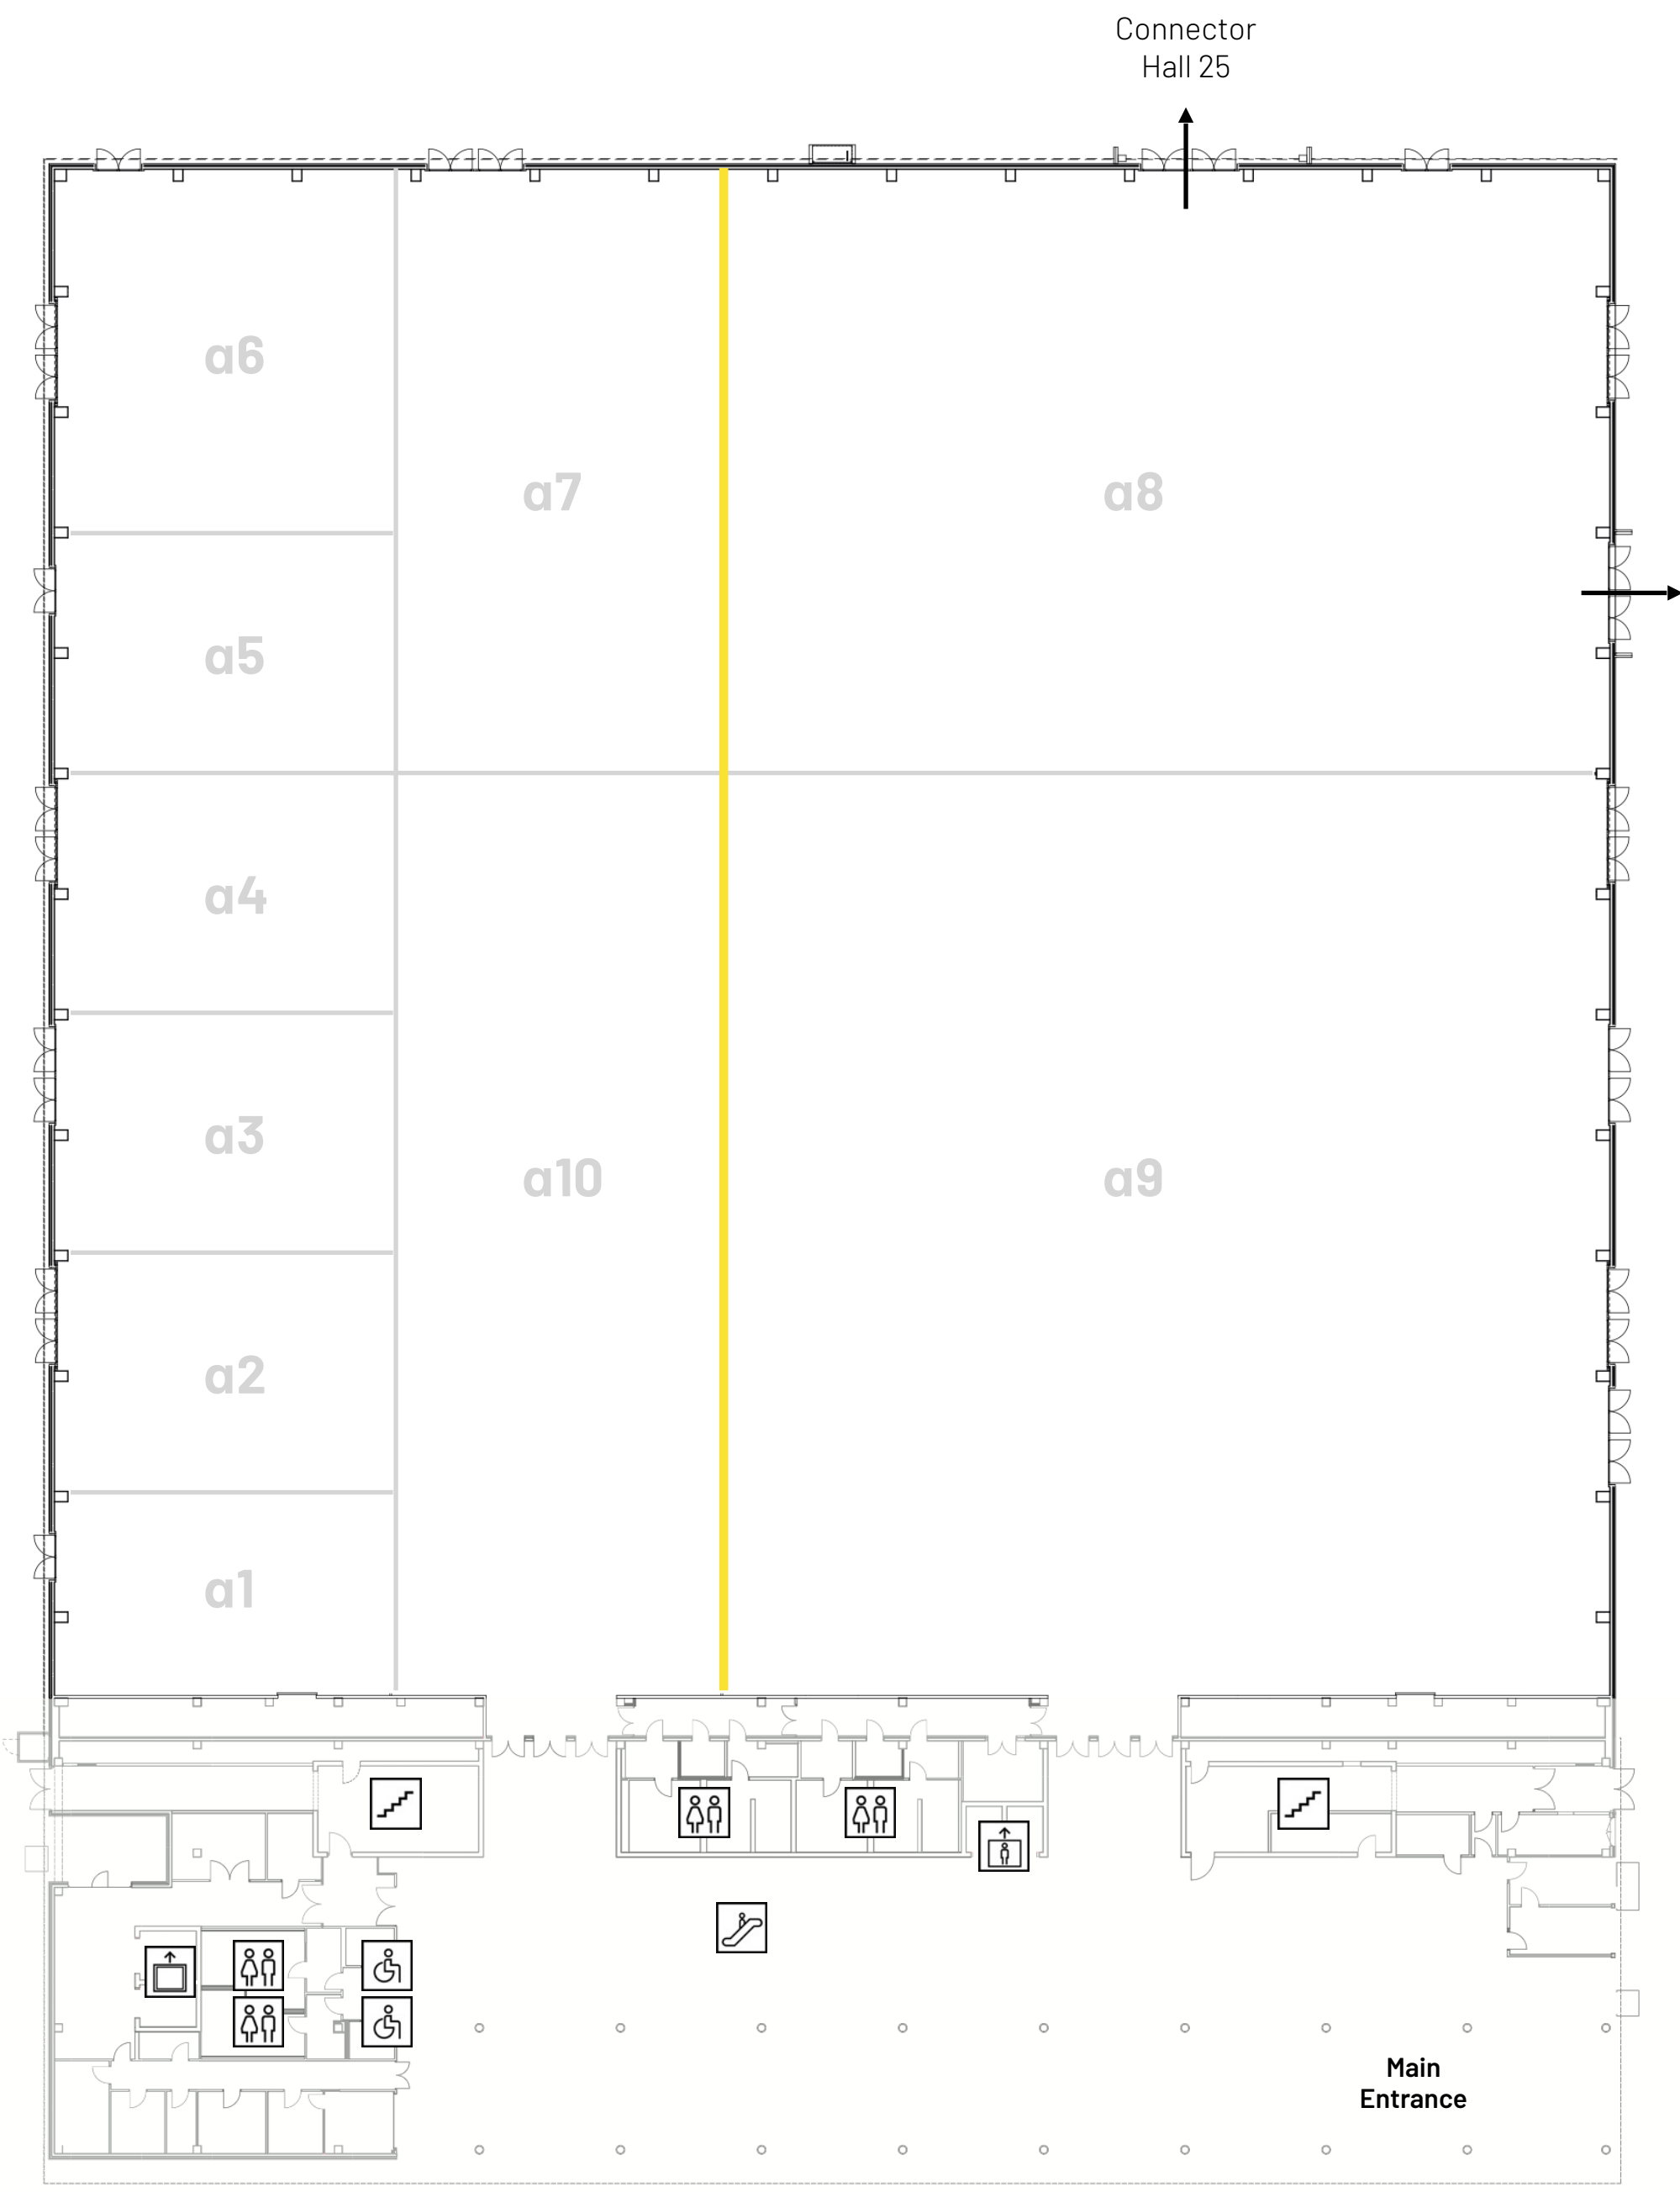

hub27 Berlin
α Alpha Hall
*layout suggestion
 for your event*

flexible partition walls

Capacity

α Alpha 1-7+10: 0 pax
 α Alpha 8+9: 5,168 pax