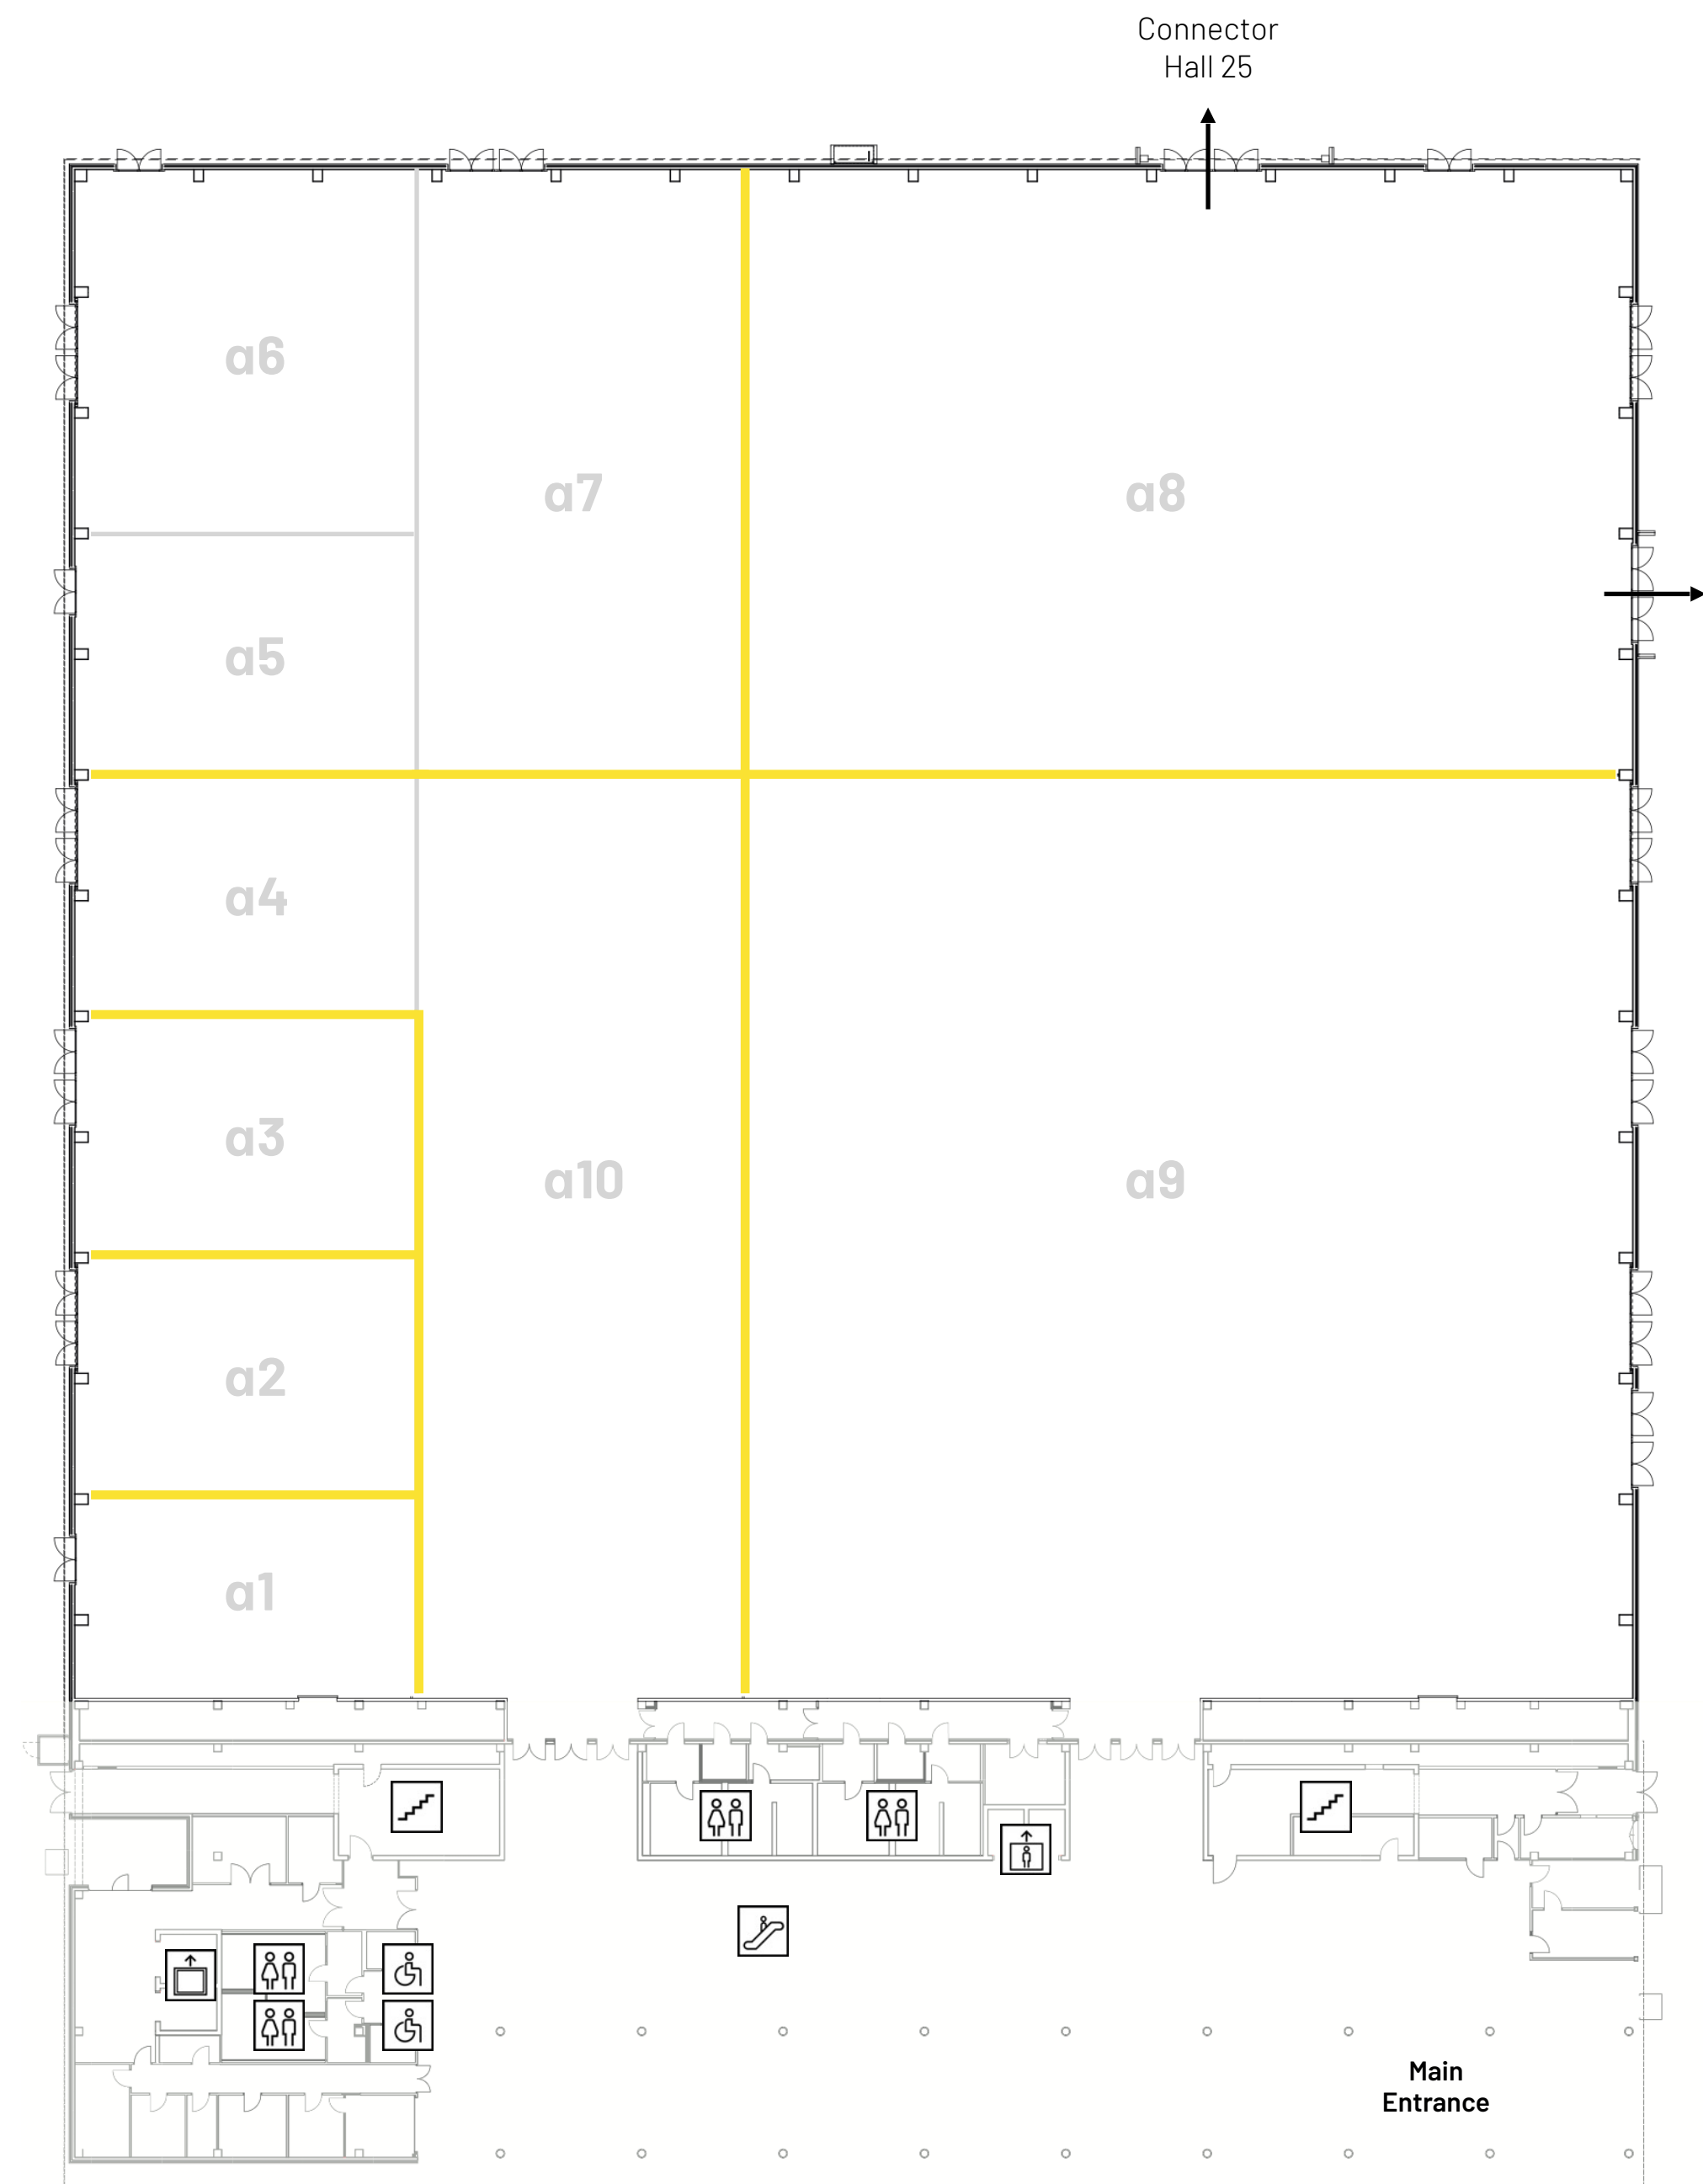

hub27 Berlin
α Alpha Hall
*layout suggestion
 for your event*

flexible partition walls

Capacity

- α Alpha 1: 182 pax
- α Alpha 2: 238 pax
- α Alpha 3: 238 pax
- α Alpha 4+10: 0 pax
- α Alpha 5-7: 1,776 pax
- α Alpha 8: 2,087 pax / 2,500 pax
- α Alpha 9: 3,187 pax