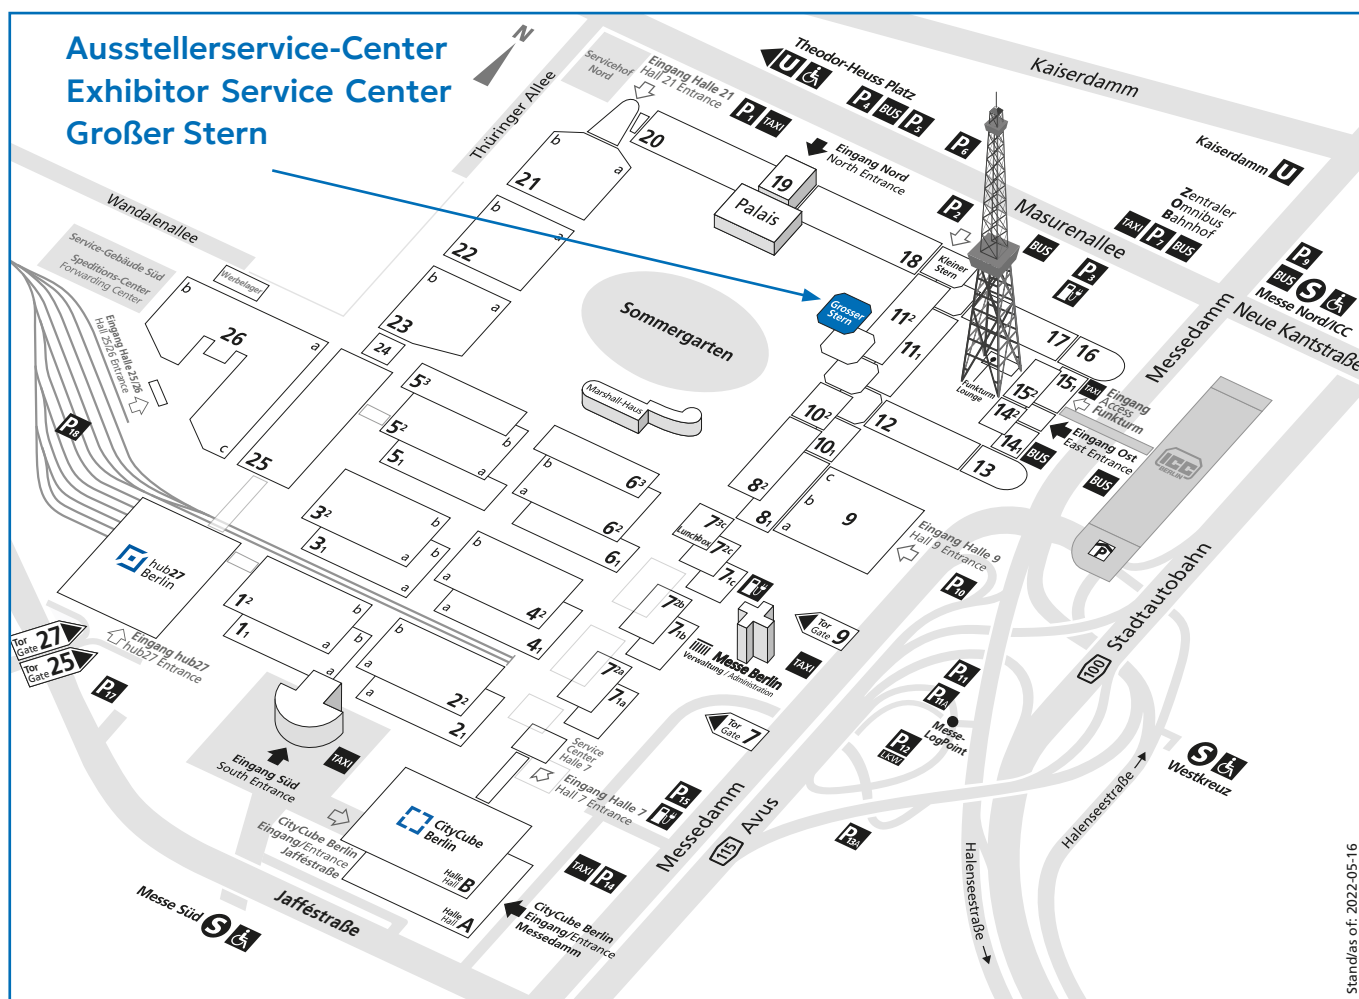

Ort / Location

Das Ausstellerservice-Center befindet sich im Großen Stern Oben zwischen Hallen 11.2 und 10.2 | *The Exhibitor Service Center is located on the upper floor of the "Großer Stern," between halls 11.2 and 10.2.*